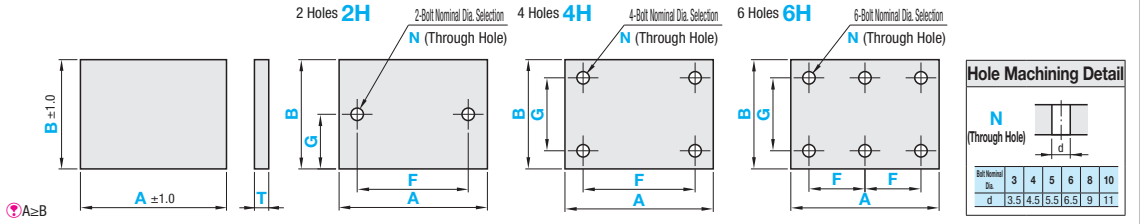

Standard

With Holes

Standard

Part Number Type	1mm Increment		Selection T
	A	B	
HIPYKH	20-500	20-500	1
HIPLKH			2
HIPSKH			1.5
			2

With Holes

Part Number Type	Number of Holes	1mm Increment		Selection T	0.5mm Increment		Bolt Hole Nominal Dia. Selection N (Through Hole)				
		A	B		F	G					
HIPYKH	2H	20-500	20-500	1	9-491 (2H, 4H Type)	5-495 (2H Type)	3				
HIPLKH	4H			1.5				9-491 (4H, 6H Type)	4		
HIPSKH	6H			2						5	6
			2	8	10						
						6	11				
						10					

Characteristics of HIPSKH

Item	Unit	Characteristic Value
Density	kg/m³	900
Tensile Strength	N/mm²	2.45
Compression Rate (6.86MPa)	%	20
Recovery Rate (6.86MPa)	%	35
Thermal Conductivity	W/(m·K)	0.11
	(cal/cm·sec·°C)	(0.26x10⁻³)

Handle with care as the material is fragile. The above values are references only.
Characteristics of HIPYKH and HIPLKH are P.1675

Standard

Part Number - A - B - T
HIPYKH - 300 - 200 - 1

With Holes

Part Number - A - B - T - F - G - Bolt Nominal Dia.
HIPLKH2H - 300 - 200 - 2 - F50 - G50 - N4

The price of Hole Type is Standard Type Unit Price plus Hole Machining Charge.

(Ex.) Part Number - A - B - T - F - G - Bolt Nominal Dia.

HIPLKH2H - 300 - 200 - 2 - F50 - G50 - N4

Precision Standards

T Dimension Tolerance (HIPYKH, HIPLKH)

T	1.0	2.0
	±0.15	±0.25

(HIPSKH)

T: ±0.20

Hole Machining Charge

With Holes	Unit Price	
	Bolt Nominal	N (Through Hole)
2H		
4H		
6H		

Standard Type Unit Price (HIPYKH, HIPLKH, HIPSKH)

T	A	Unit Price HIPLKH Qty. 1 - 50									
		B20-50	B51-100	B101-150	B151-200	B201-250	B251-300	B301-350	B351-400	B401-450	B451-500
1	20-50	-	-	-	-	-	-	-	-	-	-
	51-100	-	-	-	-	-	-	-	-	-	-
	101-150	-	-	-	-	-	-	-	-	-	-
	151-200	-	-	-	-	-	-	-	-	-	-
	201-250	-	-	-	-	-	-	-	-	-	-
	251-300	-	-	-	-	-	-	-	-	-	-
	301-350	-	-	-	-	-	-	-	-	-	-
	351-400	-	-	-	-	-	-	-	-	-	-
	401-450	-	-	-	-	-	-	-	-	-	-
	451-500	-	-	-	-	-	-	-	-	-	-
2	20-50	-	-	-	-	-	-	-	-	-	-
	51-100	-	-	-	-	-	-	-	-	-	-
	101-150	-	-	-	-	-	-	-	-	-	-
	151-200	-	-	-	-	-	-	-	-	-	-
	201-250	-	-	-	-	-	-	-	-	-	-
	251-300	-	-	-	-	-	-	-	-	-	-
	301-350	-	-	-	-	-	-	-	-	-	-
	351-400	-	-	-	-	-	-	-	-	-	-
	401-450	-	-	-	-	-	-	-	-	-	-
	451-500	-	-	-	-	-	-	-	-	-	-

For orders larger than indicated quantity, please check with WOS.

T	A	Unit Price HIPLKH Qty. 1 - 50									
		B20-50	B51-100	B101-150	B151-200	B201-250	B251-300	B301-350	B351-400	B401-450	B451-500
1	20-50	-	-	-	-	-	-	-	-	-	-
	51-100	-	-	-	-	-	-	-	-	-	-
	101-150	-	-	-	-	-	-	-	-	-	-
	151-200	-	-	-	-	-	-	-	-	-	-
	201-250	-	-	-	-	-	-	-	-	-	-
	251-300	-	-	-	-	-	-	-	-	-	-
	301-350	-	-	-	-	-	-	-	-	-	-
	351-400	-	-	-	-	-	-	-	-	-	-
	401-450	-	-	-	-	-	-	-	-	-	-
	451-500	-	-	-	-	-	-	-	-	-	-
2	20-50	-	-	-	-	-	-	-	-	-	-
	51-100	-	-	-	-	-	-	-	-	-	-
	101-150	-	-	-	-	-	-	-	-	-	-
	151-200	-	-	-	-	-	-	-	-	-	-
	201-250	-	-	-	-	-	-	-	-	-	-
	251-300	-	-	-	-	-	-	-	-	-	-
	301-350	-	-	-	-	-	-	-	-	-	-
	351-400	-	-	-	-	-	-	-	-	-	-
	401-450	-	-	-	-	-	-	-	-	-	-
	451-500	-	-	-	-	-	-	-	-	-	-

T	A	Unit Price HIPSKH Qty. 1 - 20									
		B20-50	B51-100	B101-150	B151-200	B201-250	B251-300	B301-350	B351-400	B401-450	B451-500
1.5	20-50	-	-	-	-	-	-	-	-	-	-
	51-100	-	-	-	-	-	-	-	-	-	-
	101-150	-	-	-	-	-	-	-	-	-	-
	151-200	-	-	-	-	-	-	-	-	-	-
	201-250	-	-	-	-	-	-	-	-	-	-
	251-300	-	-	-	-	-	-	-	-	-	-
	301-350	-	-	-	-	-	-	-	-	-	-
	351-400	-	-	-	-	-	-	-	-	-	-
	401-450	-	-	-	-	-	-	-	-	-	-
	451-500	-	-	-	-	-	-	-	-	-	-
2	20-50	-	-	-	-	-	-	-	-	-	-
	51-100	-	-	-	-	-	-	-	-	-	-
	101-150	-	-	-	-	-	-	-	-	-	-
	151-200	-	-	-	-	-	-	-	-	-	-
	201-250	-	-	-	-	-	-	-	-	-	-
	251-300	-	-	-	-	-	-	-	-	-	-
	301-350	-	-	-	-	-	-	-	-	-	-
	351-400	-	-	-	-	-	-	-	-	-	-
	401-450	-	-	-	-	-	-	-	-	-	-
	451-500	-	-	-	-	-	-	-	-	-	-

For orders larger than indicated quantity, please check with WOS.