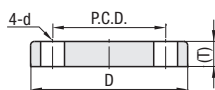

Part Number		D	(T)	P.C.D.	d	Applicable Bolt Dia.	SGPFRB		SUTFRB	
Type	No.						Unit Price	Volume Discount Rate	Unit Price	Volume Discount Rate
SGPFRB	10A	90	12	65	15	M12	1 - 9 pc(s)	10 - 30 pcs.	1 - 9 pc(s)	10 - 30 pcs.
	15A	95	12	70	15	M12				
	20A	100	14	75	15	M12				
	25A	125	14	90	19	M16				

For orders larger than indicated quantity, please check with WOS.

Ordering Example

Part Number
WEJES25A