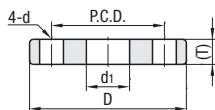

## Caps

RoHS 10

Type	Material
WEJCS	SUS304

Part Number		(D)	L	T	Unit Price	
Type	No.				1 - 9 pc(s)	10 - 30 pcs.
WEJCS	15A	21.7	25.4	2.1		
	20A	27.2	25.4	2.1		
	25A	34	38.1	2.8		
	32A	42.7	38.1	2.8		

For orders larger than indicated quantity, please check with WOS.

## Flanges

RoHS 10

Type	Material
SGPFRW	SS400
SUTFRW	SUS304

Part Number		D	(T)	P.C.D.	d	d1	Applicable Bolt Dia.	SGPFRW		SUTFRW	
Type	No.							Unit Price	Volume Discount Rate	Unit Price	Volume Discount Rate
SGPFRW	10A	90	12	65	15	17.8	M12	1 - 9 pc(s)	10 - 30 pcs.	1 - 9 pc(s)	10 - 30 pcs.
	15A	95	12	70	15	22.2	M12				
	20A	100	14	75	15	27.7	M12				
	25A	125	14	90	19	34.5	M16				