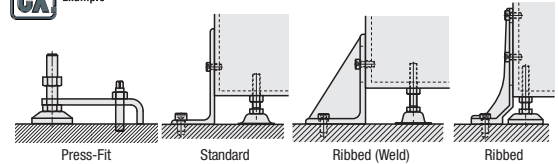

Angle Brackets

Press-Fit / Standard / Ribbed

Press-Fit

STYU

Material: SS400
Surface Treatment: Trivalent Chromate (Silver)

RoHS 10

Part Number	Applicable Type	Applicable Leveling Mount No.	F	B	H	L	W	T	D		R	Unit Price
									Hole Dia.	Applicable Screw		
STYU 12	FJFN12 (P.1110)		70	13	26	130	50	9	14	M12	6.5	
16	FJFN16 (P.1110)			17	28						8.5	
20	FJFN20 (P.1110)			21	31						10.5	

Ordering Example
Part Number: **STYU12**

EX Example

Standard

Single
STYS
STTS

Double
STYD
STTD

Ribbed (Weld)
SYDR
STDR

Type	No Rib	Ribbed	Type	Material	Surface Treatment
STYS			Single	SS400	Black Oxide (Black)
STTS					Trivalent Chromate (Silver)
STYD			Double	SS400	Black Oxide (Black)
STTD					Trivalent Chromate (Silver)
SYDR			Double	SS400	Black Oxide (Black)
STDR					Trivalent Chromate (Silver)

RoHS 10

Main Body	Part Number Type	No.	H	L	T	W	D		B	A	F	G		R	P	Unit Price		
							Hole Dia.	Applicable Screw				Slotted Hole	Applicable Screw			STYS, STYD	STTS, STTD	SYDR, STDR
Single	Black Oxide STYS	10	100	75	7	45	12	M10	60	60	50	12	M10	6	-	-	-	-
	Trivalent Chromate STTS	12	150	100	9	50	16	M12	70	100	60	14	M12	7	-	-	-	-
	Black Oxide STYD (No Rib) SYDR (Ribbed)	10	100	75	7	70	12	M10	50	60	50	10	M8	5	45	-	-	-
Double	Trivalent Chromate STTD (No Rib) STDR (Ribbed)	12	150	100	9	75	16	M12	70	100	60	12	M10	6	50	-	-	-
	Black Oxide STYS	16	200	90		55	18	M16		120	60	14	M12	7		-	-	-
	Trivalent Chromate STTS	12	150	100	9	75	16	M12	70	100	60	14	M12	7	50	-	-	-