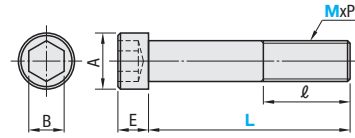

## CBM

Ⓢ CBM is not RoHS compliant.

- M** Material SCM435
- S** Surface Treatment Bright Chromate Plating
- H** Hardness HRC32~39 \* Strength Class: 10.9

Part Number	ℓ	PACK-SCBE	
		Unit Price	Volume Discount Rate
Type M-L		Pcs. per Pkg.	1-4 pks./s, 5-20 pkg.
PACK-SCBE 2-5	Studs - Fully Threaded		
6			
8			
10			
PACK-SCBE 2.6-5	Studs - Fully Threaded		
6			
8			
10			
PACK-SCBE 3-5	Studs - Fully Threaded		
6			
8			
10			
12			
15			
20			
25			
30			
35			
PACK-SCBE 4-6	Studs - Fully Threaded		
8			
10			
12			
15			
20			
25			
30			
35			
40			
45			
PACK-SCBE 5-8	Studs - Fully Threaded		
10			
12			
15			
20			
25			
30			
35			
40			
45			
50			

Part Number	ℓ	PACK-SCBE	
		Unit Price	Volume Discount Rate
Type M-L		Pcs. per Pkg.	1-4 pks./s, 5-20 pkg.
PACK-SCBE 6-8	Studs - Fully Threaded		
10			
12			
15			
20			
25			
30			
35			
40			
45			
50			
60			
PACK-SCBE 8-12	Studs - Fully Threaded		
15			
20			
25			
30			
35			
40			
45			
50			
60			
PACK-SCBE 10-15	Studs - Fully Threaded		
20			
25			
30			
35			
40			
45			
50			
55			
60			
PACK-SCBE 12-15	Studs - Fully Threaded		
20			
25			
30			
35			
40			
45			
50			
55			
60			