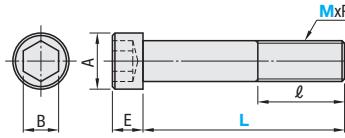

PACK-SCBE

- **M** Material SCM435
- **S** Surface Treatment Trivalent Chromate
- **H** Hardness HRC32~39 * Strength Class: 10.9

RoHS10