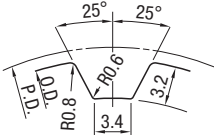

Standard Tooth Profile

Tooth groove dimensions slightly vary according to the number of teeth.
(Pitch: 10.0mm)