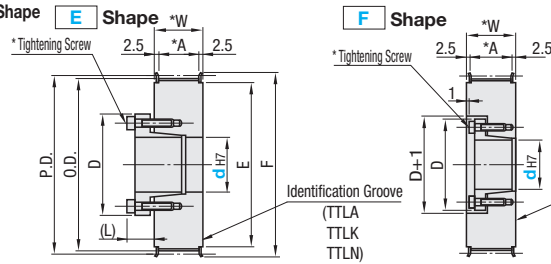

Keyless Timing Pulleys - T10

For Timing Belts, see **P.1470**. For Long Timing Belts, see **P.1473**.

Type	Part Number						Material ^{*1}			Surface Treatment ^S		
	Belt Width: 15mm A:17 W:22	Belt Width: 20mm A:22 W:27	Belt Width: 25mm A:27 W:32	Belt Width: 30mm A:32 W:37	Belt Width: 40mm A:43 W:48	Belt Width: 50mm A:53 W:58	Pulley	Flange	Bushing	Pulley	Flange	Bushing
	T5100	T10200	T10250	T10300	T10400	T10500	A7075	A5052	S45C	Clear Anodize	-	-
TTLA	●	●	●	●	●	●	S45C Equivalent	SPCC	S45C	Hard Clear Anodize ^{*2}	-	-
TTLK	●	●	●	●	●	Electroless Nickel Plating				-	-	
TTLN	●	●	●	●	●	●	-	-	Black Oxide	-	-	
TTPL	●	●	●	●	●	●	-	-	Electroless Nickel Plating	-	-	
TTLG	●	●	●	●	●	●	-	-	-	-	-	

Table 1: Select Shaft Bore Dia.

dH7	Max. Allowable Torque (N·m)		D	(L)
	ST Bushing	SH Bushing		
12	48	23	32	31
14	73	37	35	36
15	78	39	36	37
16	83	42	37	38
17	88	45	38	39
18	154	48	43	40
19	163	49	45	42
20	171	97	46	46
22	186	110	48	47
24	206	121	50	49
25	216	124	52	51
28	353	141	54	53
30	382	149	57	56
32	412	163	59	58
35	451	173	63	61
38	686	-	70	-
40	725	-	71	-
42	757	-	74	-
45	1490	-	84	-
48	1600	-	87	-
50	1660	-	89	-

Standard Tooth Profile

Tooth groove dimensions slightly vary according to the number of teeth.
(Pitch: 10.0mm)

Number of Teeth	15	16	18	20	22	24	25	26	28	30	32	34	36	40	44	48	50	60
P.D.	47.75	50.93	57.30	63.66	70.03	76.39	79.58	82.76	89.13	95.49	101.86	108.23	114.59	127.32	140.06	152.79	159.15	190.99
O.D.	45.90	49.05	55.45	61.80	68.15	74.55	77.70	80.90	87.25	93.65	100.00	106.40	112.75	125.45	138.20	150.95	157.30	189.10
F	52	58	61	67	80	87	87	87	95	104	111	115	123	135	152	160	170	200
E	36	40	45	50	60	67	67	67	75	84	90	95	102	115	130	140	150	175

⊙ Surface treatment may not be applied to shaft bores.
* Two types of bushings are available: Standard Type (ST Bushings) and Short Type (SH Bushings). See **P.1425**.
⊙ Machined Flange for 34, 50 and 60 Toothed Pulleys.
* For quantity and size of tightening screws with flange installed, see **P.1425**.