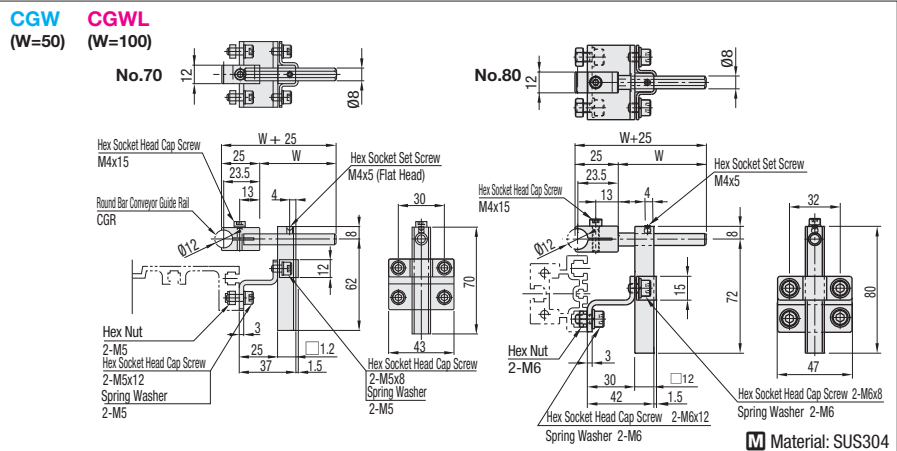

Guide Rails and Brackets

Round Type

Part Number	L	Unit Price
	5mm Increment	
CGR	150~ 300	
	305~ 500	
	505~ 750	
	755~1000	

Ordering Example: Part Number - L
CGR - 380

Part Number		W	Unit Price
Type	No.		
CGV (W=50)	70	50	
	80		
CGVL (W=100)	70	100	
	80		

Ordering Example: Part Number
Type No.
CGV 70

Part Number		W	Unit Price
Type	No.		
CGW (W=50)	70	50	
	80		
CGWL (W=100)	70	100	
	80		

Alterations

Part Number

Type No. (CL)
CGW 70 - CL
CGWL 80 - CL

Alterations	Code	Spec.
Change to Product with Clamp Lever	CL	Hex socket set screws are replaced with the clamp lever (Orange, CLDMC4-8-M equivalent).

Ordering Example: Part Number
Type No.
CGW 80