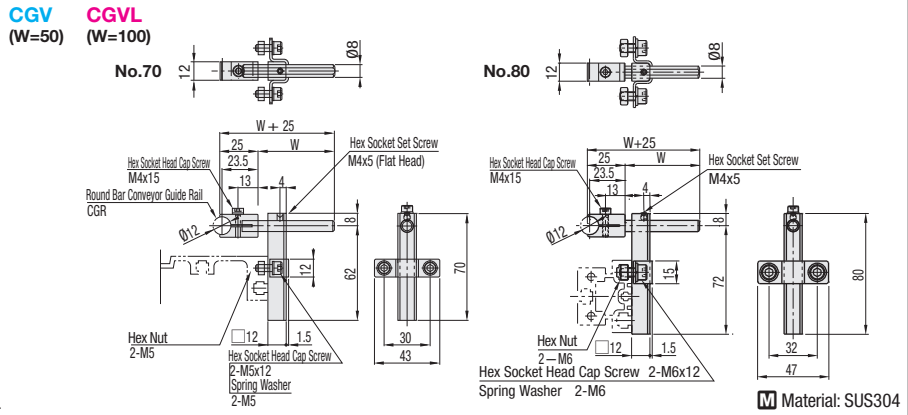

Guide Rails and Brackets

Round Type

Part Number	L	Unit Price
	5mm Increment	
CGR	150~ 300	
	305~ 500	
	505~ 750	
	755~1000	

Ordering Example: Part Number - L
CGR - 380

Part Number		W	Unit Price
Type	No.		
CGV (W=50)	70	50	
	80		
CGVL (W=100)	70	100	
	80		

Ordering Example: Part Number
Type No.
CGV 70

Part Number		W	Unit Price
Type	No.		
CGW (W=50)	70	50	
	80		
CGWL (W=100)	70	100	
	80		

Alterations

Part Number

Type No. (CL)
CGW 70 - CL
CGWL 80 - CL

Alterations	Code	Spec.
Change to Product with Clamp Lever	CL	Hex socket set screws are replaced with the clamp lever (Orange, CLDMC4-8-M equivalent).

Ordering Example: Part Number
Type No.
CGW 80