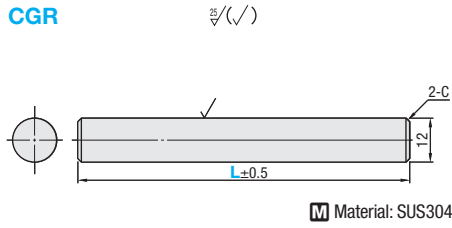

Guide Rails and Brackets

Round Type

Part Number	L	Unit Price
	5mm Increment	
CGR	150~ 300	
	305~ 500	
	505~ 750	
	755~1000	

Ordering Example: Part Number - L
CGR - 380

Part Number		W	Unit Price
Type	No.		
CGV (W=50)	70	50	
	80		
CGVL (W=100)	70	100	
	80		

Ordering Example: Part Number
Type No.
CGV 70

Part Number		W	Unit Price
Type	No.		
CGW (W=50)	70	50	
	80		
CGWL (W=100)	70	100	
	80		

Alterations

Part Number

Type No. (CL)
CGW 70 - CL
CGWL 80 - CL

Alterations	Code	Spec.
Change to Product with Clamp Lever	CL	Hex socket set screws are replaced with the clamp lever (Orange, CLDMC4-8-M equivalent).