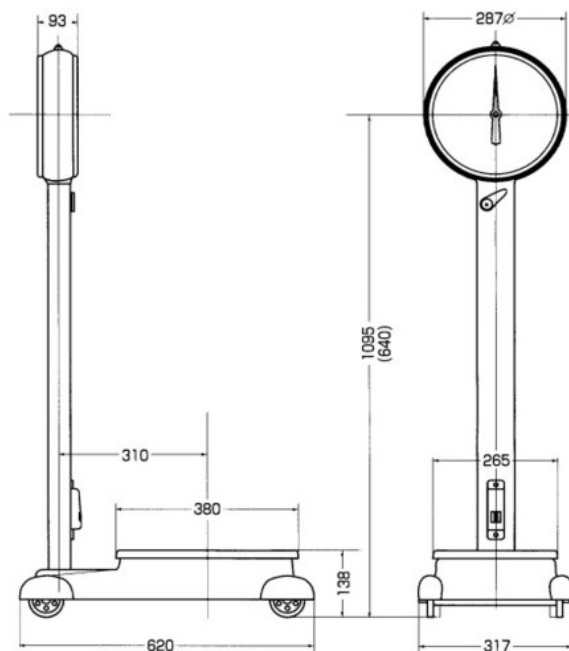

DIAL PLATFORM SCALE

[SPECIFICATIONS]

MODEL	D-20S	D-50S	D-100S	D-20M	D-50M	D-100M
CAPACITY	20kg	50kg	100kg	20kg	50kg	100kg
GRADUATION	50g	100g	200g	50g	100g	200g
PLATFORM SIZE	380 x 265 mm					
INDICATOR	DUAL DISPLAY					
WEIGHING SYSTEM	SPRING MECHANISM					
INDICATOR SIZE	φ 287mm					
HEIGHT	810 mm			1,270 mm		
SCALE WEIGHT	19.7 kg			22.0 kg		
COUNTRY OF ORIGIN	JAPAN					
OPTIONS	WHEELS					

[APPEARANCE]

D-100M with wheels

[DIMENSIONAL DRAWING]

The height 640 in parentheses is for D-20S/50S/100S.

All illustrations, photos and specifications are subject to change without notice.

YAMATO SCALE CO., LTD.