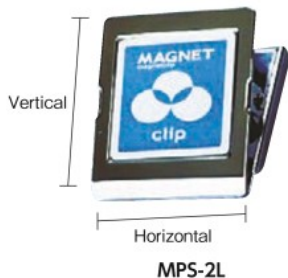

Order Unit: 1 Piece

MAGX Co.Ltd.

Order Code	Item No.	Price (per piece)	MSRP (per piece)	Color	L x W (mm)	SPQ (piece)	Weight (g)
302-9191	MPS-S	¥216	¥250	Silver	35 x 30	10	30
302-9182	MPS-M	¥259	¥300	Silver	40 x 35	10	45
302-9174	MPS-L	¥302	¥350	Silver	50 x 45	10	75
302-9166	MPS-2L	¥410	¥530	Silver	60 x 50	10	102

Contact us: 03-3863-3171 <http://www.magx.co.jp/>

TOMOYA Stock **15** Items

Magnet Clip

1. **Features**
2. Since it is a clip with magnet, it can store documents, vouchers, etc. on the sides of the desk, or it can attach drawings or specifications on a machine, so it is convenient and utilize a space effectively.
3. **Specs**
4. Number of A4 copy paper to be retained: Approx. 90 sheets
5. **Origin**
6. China