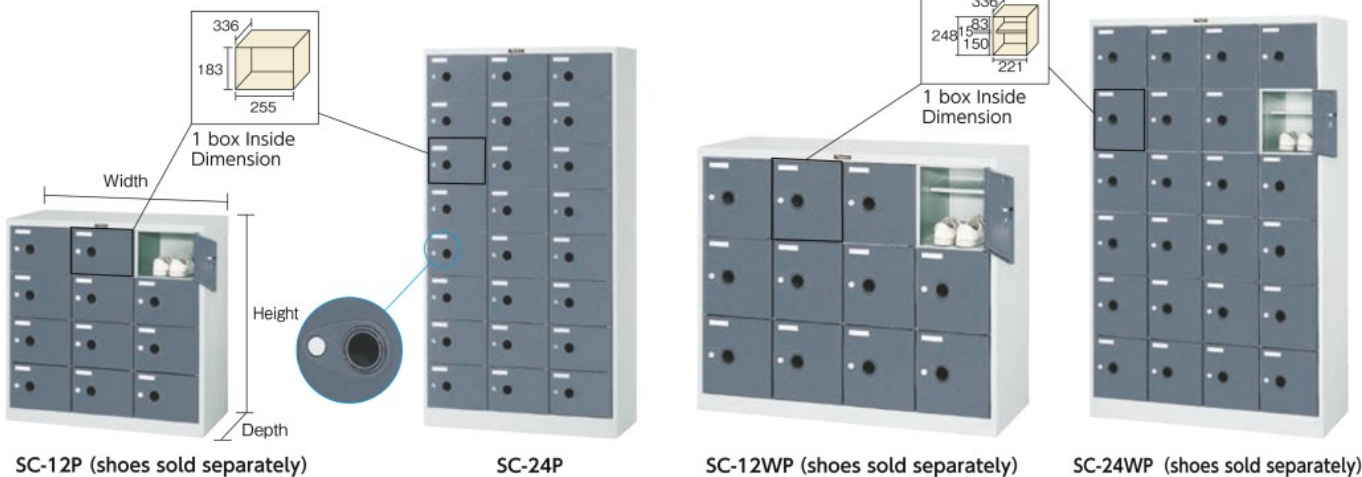

The number next to the logo mark indicates items in stock for each brand.

TRUSCO **Stock 38,650 Items**

Shoes Case

- Features**
- Since the doors are made of ABS resin, no need for worry of rusting.
- Specs**
- Color: Neo gray (main body)
 - Key: No key
- Materials**
- Main Body: Steel
 - Door: ABS resin
- Origin**
- Japan

SC-12P (shoes sold separately) SC-24P SC-12WP (shoes sold separately) SC-24WP (shoes sold separately)

Order Unit: 1 Piece | Factory direct | Freight: ¥2,000 | Excluding remote islands | TRUSCO NAKAYAMA CORPORATION

Order Code	Item No.	Price (per piece)	MSRP (per piece)	Type	W x D x H (mm)	1 Cell Effective Internal Dimension (mm) W x D x H	Accessories	Weight (kg)
★520-9188	SC-12P	¥ 71,928	¥ 77,700	For 12 persons	900 x 380 x 880	255 x 336 x 183	No shelf	24.0
★520-9196	SC-24P	¥ 128,582	¥ 138,900	For 24 persons	900 x 380 x 1700	255 x 336 x 183	No shelf	45.5
★520-9226	SC-12WP	¥ 81,648	¥ 88,200	For 12 persons	1050 x 380 x 880	221 x 336 x 248	With shelves	31.0
★520-9234	SC-24WP	¥ 148,392	¥ 160,300	For 24 persons	1050 x 380 x 1700	221 x 336 x 248	With shelves	58.5

Order Code	Item No.	Price (per piece)	MSRP (per piece)	Type	W x D x H (mm)	1 Cell Effective Internal Dimension (mm) W x D x H	Accessories	Weight (kg)
★520-9200	SC-12PC	¥ 71,743	¥ 77,500	For 12 persons	900 x 380 x 880	255 x 336 x 183	No shelf	24.0
★520-9218	SC-24PC	¥ 128,304	¥ 138,600	For 24 persons	900 x 380 x 1700	255 x 336 x 183	No shelf	45.5
★520-9242	SC-12WPC	¥ 81,648	¥ 88,200	For 12 persons	1050 x 380 x 880	221 x 336 x 248	With shelves	31.0
★520-9251	SC-24WPC	¥ 148,392	¥ 160,300	For 24 persons	1050 x 380 x 1700	221 x 336 x 248	With shelves	58.5