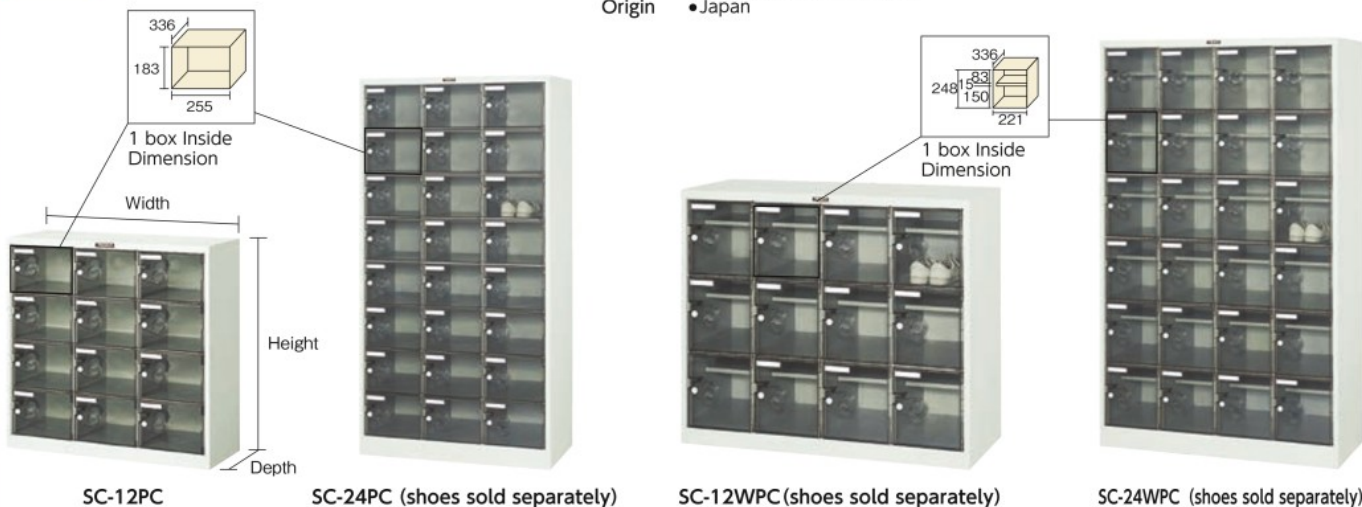

SC-12P (shoes sold separately) SC-24P SC-12WP (shoes sold separately) SC-24WP (shoes sold separately)

Order Unit: 1 Piece | Factory direct | Freight: ¥2,000 | Excluding remote islands | TRUSCO NAKAYAMA CORPORATION

Order Code	Item No.	Price (per piece)	MSRP (per piece)	Type	W x D x H (mm)	1 Cell Effective Internal Dimension (mm) W x D x H	Accessories	Weight (kg)
★520-9188	SC-12P	¥ 71,928	¥ 77,700	For 12 persons	900 x 380 x 880	255 x 336 x 183	No shelf	24.0
★520-9196	SC-24P	¥ 128,582	¥ 138,900	For 24 persons	900 x 380 x 1700	255 x 336 x 183	No shelf	45.5
★520-9226	SC-12WP	¥ 81,648	¥ 88,200	For 12 persons	1050 x 380 x 880	221 x 336 x 248	With shelves	31.0
★520-9234	SC-24WP	¥ 148,392	¥ 160,300	For 24 persons	1050 x 380 x 1700	221 x 336 x 248	With shelves	58.5

Contact us: 0120-509-849 <http://www.orange-book.com/>

TRUSCO **Stock 38,650 Items**

Shoes Case

- Features**
- Since the doors are made of polycarbonate resin, the contents can be quickly checked.
- Specs**
- Color: Neo gray (main body)
 - Key: No key
- Materials**
- Main Body: Steel
 - Door: Polycarbonate resin
- Origin**
- Japan

Order Code	Item No.	Price (per piece)	MSRP (per piece)	Type	W x D x H (mm)	1 Cell Effective Internal Dimension (mm) W x D x H	Accessories	Weight (kg)
★520-9200	SC-12PC	¥ 71,743	¥ 77,500	For 12 persons	900 x 380 x 880	255 x 336 x 183	No shelf	24.0
★520-9218	SC-24PC	¥ 128,304	¥ 138,600	For 24 persons	900 x 380 x 1700	255 x 336 x 183	No shelf	45.5
★520-9242	SC-12WPC	¥ 81,648	¥ 88,200	For 12 persons	1050 x 380 x 880	221 x 336 x 248	With shelves	31.0
★520-9251	SC-24WPC	¥ 148,392	¥ 160,300	For 24 persons	1050 x 380 x 1700	221 x 336 x 248	With shelves	58.5