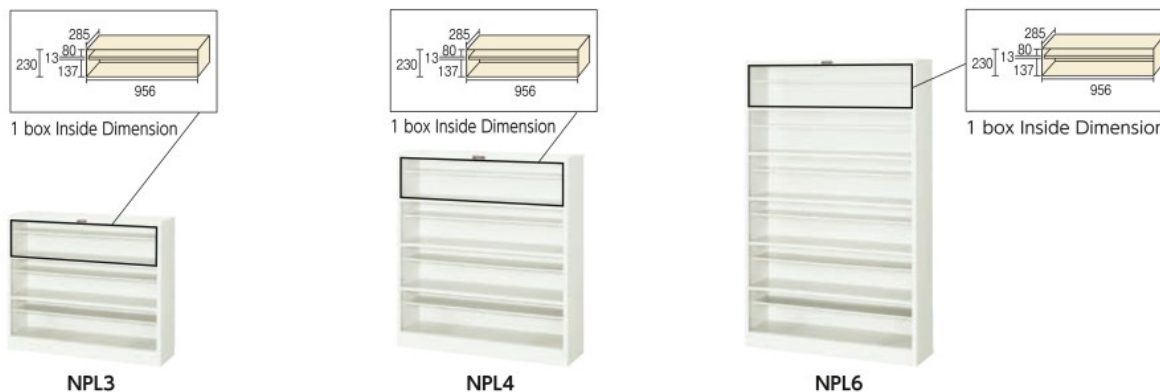

Prices displayed include 8% tax.

TRUSCO **Stock 38,650 Items**

Open Shoes Case

Finished Goods **Heavy Caution**

Green Purchasing **Com Drawing**

Features •Shoes cases are available in box types and shelf types. Every type has been completed by a reasonable assembling method. You can select a product according to your facility environment.
Specs •Color: Neo Gray
Materials •Steel Origin •Japan

Order Unit: 1 Piece | Factory direct | Freight: ¥2,000 | Excluding remote islands | TRUSCO NAKAYAMA CORPORATION

Order Code	Item No.	Price (per piece)	MSRP (per piece)	Type	W x D x H (mm)	1 Cell Effective Internal Dimension (mm) W x D x H	Weight (kg)
★520-9111	NPS12	¥43,601	¥47,100	For 12 persons/4 rows 3 stages	1006 x 300 x 850	230 x 285 x 230	22.5
★520-9129	NPS16	¥56,746	¥61,300	For 16 persons/4 rows 4 stages	1006 x 300 x 1100	230 x 285 x 230	28.5
★520-9137	NPS24	¥77,853	¥84,100	For 24 persons/4 rows 6 stages	1006 x 300 x 1600	230 x 285 x 230	40.7
★520-9145	NPSH24	¥79,982	¥86,400	For 24 persons/6 rows 4 stages	1490 x 300 x 1100	230 x 285 x 230	41.6

Order Unit: 1 Piece | Factory direct | Freight: ¥2,000 | Excluding remote islands |

Order Code	Item No.	Price (per piece)	MSRP (per piece)	Type	W x D x H (mm)	1 Cell Effective Internal Dimension (mm) W x D x H	Weight (kg)
★520-9153	NPL3	¥39,065	¥42,200	3 Stages	1006 x 300 x 850	956 x 285 x 230	20.4
★520-9161	NPL4	¥49,341	¥53,300	4 Stages	1006 x 300 x 1100	956 x 285 x 230	26.1
★520-9170	NPL6	¥71,743	¥77,500	6 stages	1006 x 300 x 1600	956 x 285 x 230	37.2

Order Unit: 1 Piece | Factory direct | Freight: ¥2,000 | Excluding remote islands | TRUSCO NAKAYAMA CORPORATION

Order Code	Item No.	Price (per piece)	MSRP (per piece)	Type	W x D x H (mm)	1 Cell Effective Internal Dimension (mm) W x D x H	Weight (kg)
★478-9679	NPS12L	¥49,410	¥61,000	For 12 persons/4 rows 3 stages	1006 x 350 x 1600	230 x 335 x 480	32.3
★478-9687	NPS16L	¥60,750	¥75,000	For 16 persons/4 rows 4 stages	1006 x 350 x 1600	230 x 335 x 355	34.3