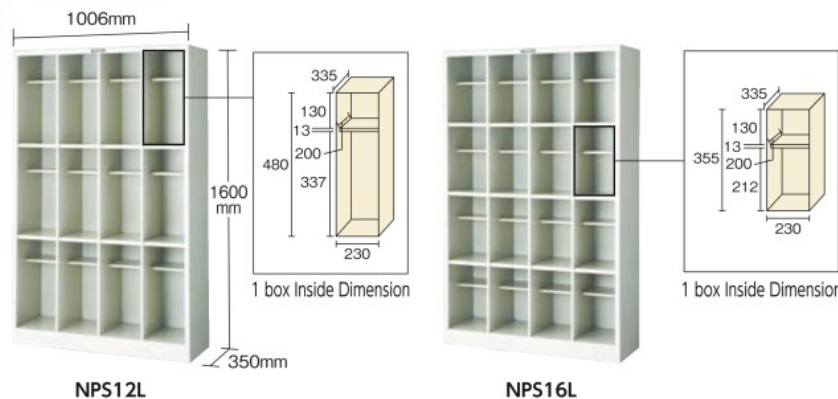

Order Unit: 1 Piece | Factory direct | Freight: ¥2,000 | Excluding remote islands | TRUSCO NAKAYAMA CORPORATION

Order Code	Item No.	Price (per piece)	MSRP (per piece)	Type	W x D x H (mm)	1 Cell Effective Internal Dimension (mm) W x D x H	Weight (kg)
★520-9111	NPS12	¥43,601	¥47,100	For 12 persons/4 rows 3 stages	1006 x 300 x 850	230 x 285 x 230	22.5
★520-9129	NPS16	¥56,746	¥61,300	For 16 persons/4 rows 4 stages	1006 x 300 x 1100	230 x 285 x 230	28.5
★520-9137	NPS24	¥77,853	¥84,100	For 24 persons/4 rows 6 stages	1006 x 300 x 1600	230 x 285 x 230	40.7
★520-9145	NPSH24	¥79,982	¥86,400	For 24 persons/6 rows 4 stages	1490 x 300 x 1100	230 x 285 x 230	41.6

Order Unit: 1 Piece | Factory direct | Freight: ¥2,000 | Excluding remote islands |

Order Code	Item No.	Price (per piece)	MSRP (per piece)	Type	W x D x H (mm)	1 Cell Effective Internal Dimension (mm) W x D x H	Weight (kg)
★520-9153	NPL3	¥39,065	¥42,200	3 Stages	1006 x 300 x 850	956 x 285 x 230	20.4
★520-9161	NPL4	¥49,341	¥53,300	4 Stages	1006 x 300 x 1100	956 x 285 x 230	26.1
★520-9170	NPL6	¥71,743	¥77,500	6 stages	1006 x 300 x 1600	956 x 285 x 230	37.2

Contact us:0120-509-849 <http://www.orange-book.com/>

TRUSCO **Stock 38,650 Items**

Open Shoes Case

Finished Goods

Green Purchasing **Com Drawing**

Features •Open type for long shoes such as boots.
Specs •Color: Neo Gray
Materials •Steel
Origin •Japan

Order Unit: 1 Piece | Factory direct | Freight: ¥2,000 | Excluding remote islands | TRUSCO NAKAYAMA CORPORATION

Order Code	Item No.	Price (per piece)	MSRP (per piece)	Type	W x D x H (mm)	1 Cell Effective Internal Dimension (mm) W x D x H	Weight (kg)
★478-9679	NPS12L	¥49,410	¥61,000	For 12 persons/4 rows 3 stages	1006 x 350 x 1600	230 x 335 x 480	32.3
★478-9687	NPS16L	¥60,750	¥75,000	For 16 persons/4 rows 4 stages	1006 x 350 x 1600	230 x 335 x 355	34.3