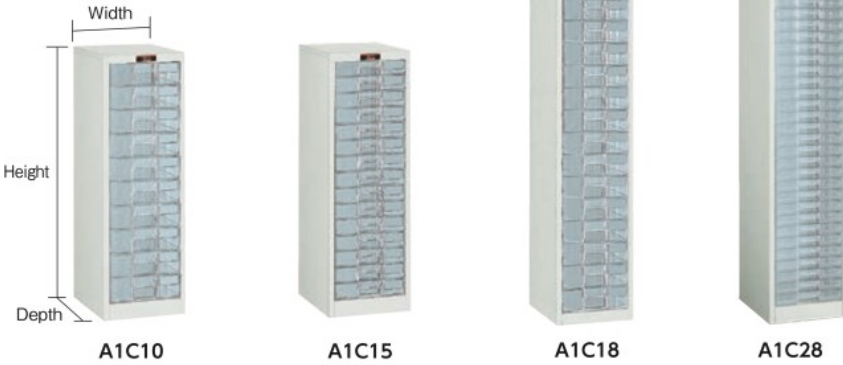

## Catalogue Case (A4/A3 type)

- Specs**
- Color: Neo Gray
  - Shallow Drawer: A4-20
  - A4 medium-deep type drawer: A4-15H
  - A3 medium-deep type drawer: LA3-1
  - Deep Type Drawer: A4-10
- Materials**
- Main Body: Steel
  - Drawer: PS resin
- Accessories**
- With each header card x 2Sheets for each drawer
- Origin**
- Japan

Order Unit: 1 Piece | Factory direct | No freight charge | Excluding remote islands | (Price revision date: Jan, 2015)

Order Code	Item No.	Price (per piece)	MSRP (per piece)	Max Load Capacity (kg/piece)	W x D x H (mm)	Drawers (A4)			Drawer (A3) medium-deep type	Drawers Effective Internal Dimension (mm) W x D x H	Weight (kg)
						Shallow Type	Medium Depth Type	Deep Type			
★504-5576	A2C10	¥55,728	¥60,200	40	560 x 360 x 880	-	-	2 rows 10 stages	-	234 x 318 x 72	18.3
★504-5908	A2C14	¥73,224	¥79,100	60	560 x 360 x 1200	-	-	2 rows 14 stages	-	234 x 318 x 72	30.5
★504-5932	A2C15	¥65,818	¥71,100	40	560 x 360 x 880	-	2 rows 15 stages	-	-	234 x 318 x 45	21.0
★504-6351	A2C20	¥72,298	¥78,100	40	560 x 360 x 880	2 rows 20 stages	-	-	-	234 x 318 x 32	26.0
★504-6025	A2C21	¥82,481	¥89,100	60	560 x 360 x 1200	-	2 rows 21 stages	-	-	234 x 318 x 45	35.8
★504-6050	A2C1015	¥59,153	¥63,900	40	560 x 360 x 880	-	1 row 15 stages	1 row 10 stages	-	234 x 318 x (medium-deep type/45, deep type/72)	19.7
★504-6190	A2C1020	¥63,967	¥69,100	40	560 x 360 x 880	1 row 20 stages	-	1 row 10 stages	-	234 x 318 x (shallow type/32, deep type/72)	20.0
★504-6378	BWA2C15	¥75,538	¥81,600	80	805 x 360 x 880	-	1 row 15 stages	-	1 row 15 stages	484 x 322 x 42, 234 x 318 x 45	33.5