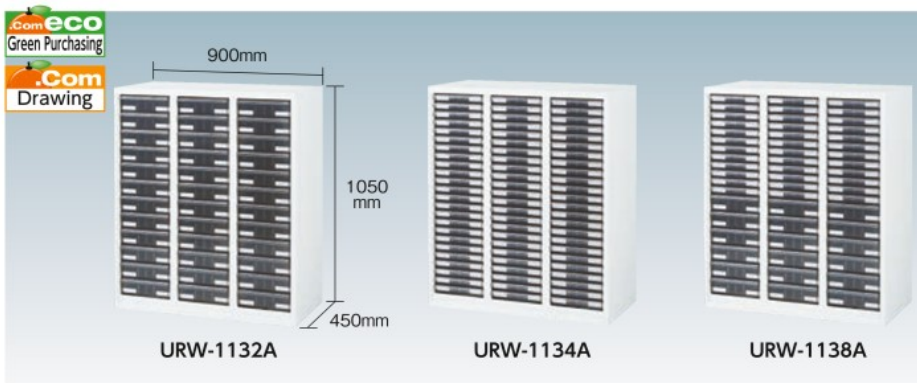

1. **Specs**
2. Color: White
   - With screws for upper/lower and left/right connection
3. **Materials**
4. Steel
5. **Origin**
6. Japan

Warning

- It is recommended to use the base with adjuster (UBW-06) to adjust levels and make it easy to use the lower drawers.

Order Unit: 1 Piece | Factory direct | Freight: ¥2,000 | Excluding remote islands | TRUSCO NAKAYAMA CORPORATION

Order Code	Item No.	Price (per piece)	MSRP (per piece)	Max Load Capacity (kg/piece)	W x D x H (mm)	Drawer combination (A4)		Drawer internal dimension Figures in parentheses are for the deep type. (mm)	Installation Type	Weight (kg)
						Shallow Type	Deep Type			
★765-8214	URW-1132A	¥96,645	¥104,400	180	900 x 450 x 1050	-	3 rows 12 stages	239 x 327 x 70	Designated for bottom placing	51.6
★765-8231	URW-1134A	¥118,029	¥127,500	180	900 x 450 x 1050	3 rows 24 stages	-	239 x 328 x 31	Designated for bottom placing	57.8
★765-8257	URW-1138A	¥105,994	¥114,500	180	900 x 450 x 1050	3 rows 12 stages	3 Rows 6 Stages	239 x 328 (327) x 31 (70)	Designated for bottom placing	55.9

Contact us: 0120-509-849 <http://www.orange-book.com/>

U-shaped Wall Surface Bookshelf (catalogue case B4 type)