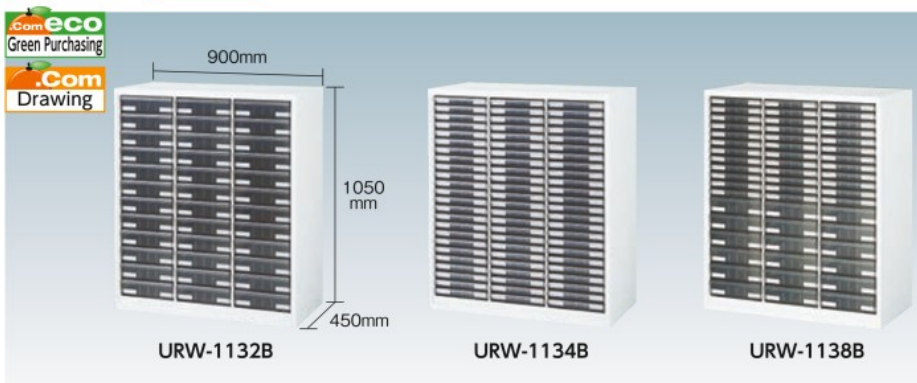

1. **Specs**
2. Color: White
   - With screws for upper/lower and left/right connection
3. **Materials**
4. Steel
5. **Origin**
6. Japan

Warning

- It is recommended to use the base with adjuster (UBW-06) to adjust levels and make it easy to use the lower drawers.

Order Unit: 1 Piece | Factory direct | Freight: ¥2,000 | Excluding remote islands | TRUSCO NAKAYAMA CORPORATION

Order Code	Item No.	Price (per piece)	MSRP (per piece)	Max Load Capacity (kg/piece)	W x D x H (mm)	Drawer combination (B4)		Drawer internal dimension Figures in parentheses are for the deep type. (mm)	Installation Type	Weight (kg)
						Shallow Type	Deep Type			
★765-8222	URW-1132B	¥100,533	¥108,600	180	900 x 450 x 1050	-	3 rows 12 stages	259 x 370 x 70	Designated for bottom placing	52.6
★765-8249	URW-1134B	¥130,711	¥141,200	180	900 x 450 x 1050	3 rows 24 stages	-	259 x 370 x 31	Designated for bottom placing	60.5
★765-8265	URW-1138B	¥117,843	¥127,300	180	900 x 450 x 1050	3 rows 12 stages	3 Rows 6 Stages	259 x 370 (370) x 31 (70)	Designated for bottom placing	57.7

Contact us: 0120-509-849 <http://www.orange-book.com/>

Office Furniture

Desks

PC Desks

Meeting Tables

Cafeteria Tables

Office Chairs

Meeting Chairs

Working Chairs

Anti-Static Stools

Benches

Umbrella Stands

Reception Room Furnitures

Hanger Racks

Partitions

Book Cabinets

Counters

Filing Cabinets

Catalog Cases

Map Cases·Letter Cases

Pamphlet Stands

File Wagons

Lockers

Shoes Boxes

Safes

Mailboxes

Key Boxes

Window Films

Interior Blinds

OA Floors

System Kitchens