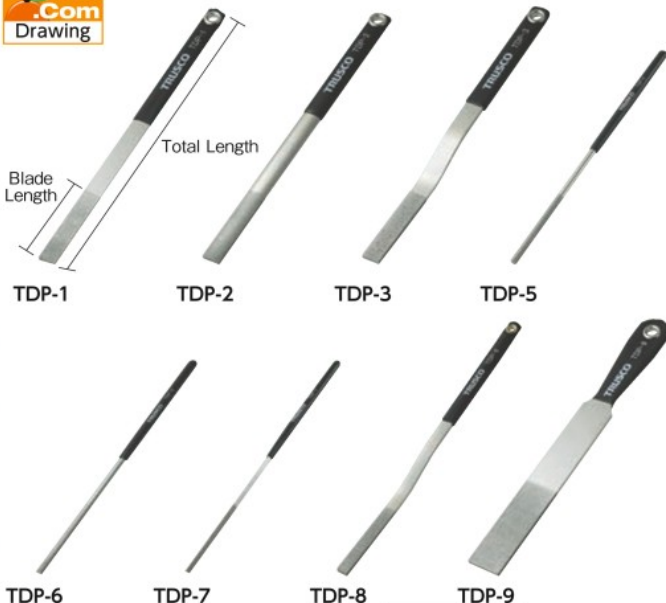

The number next to the logo mark indicates items in stock for each brand.

TRUSCO **Stock 38,650 Items**

Diamond Hand Polisher

- Features**
- There is no directionality. Can polish any direction from front to back and left and right.
 - Any hard material can be polished easily.
- Use**
- Polishing of carbide alloy, hardened steel, ceramics, glass, engraving blade and hardness rubber, etc.
 - Polishing of hardened material such as reinforced plastics.
- Materials**
- Carbon Steel for Structures (S45C)
- Origin**
- Japan

TRUSCO NAKAYAMA CORPORATION

Order Unit: 1 Piece

Order Code	Item No.	Price (per piece)	MSRP (per piece)	Grain Size (#)	Shape	Total Length (mm)	Blade Length (mm)	SPQ (piece)	Weight (g)
272-6254	TDP-1	¥1,703	¥1,840	270	Sword Blade	200	50	10	36.5
272-6262	TDP-2	¥1,703	¥1,840	270	Half-round	200	50	10	49.6
272-6271	TDP-3	¥1,703	¥1,840	270	Hand	200	50	10	47.7
272-6289	TDP-5	¥2,222	¥2,400	270	Round	170	50	10	17.7
272-6297	TDP-6	¥2,222	¥2,400	270	Oval	170	50	10	8.3
272-6301	TDP-7	¥2,222	¥2,400	270	Triangle	170	50	10	9.5
272-6319	TDP-8	¥1,481	¥1,600	270	Hand Smooth	200	50	10	28.3
272-6327	TDP-9	¥3,795	¥4,100	270	Hand Thick	200	60	10	89.9

Contact us:0120-509-849 <http://www.orange-book.com/>

TRUSCO **Stock 38,650 Items**

Diamond Hand Lapper Set

- Features**
- Little clogging and several dozen times the durability of normal polishing cloth paper.
 - The model for the diamond hand lapper (GDA) is equipped with an elastic sponge sheet that fits perfectly in the palm of one's hand.
- Use**
- Glass, woodwork, aluminum, copper, plastic, and stone materials.
- Set Contents**
- Pad, replacement sheets #80, #180, #320, #400 x 1 of each
- Origin**
- Japan

TRUSCO NAKAYAMA CORPORATION

Order Unit: 1 Set

Order Code	Item No.	Price (per set)	MSRP (per set)	SPQ (set)	Weight (g/set)
171-4503	GDA-5ST	¥14,987	¥16,190	1	87.1

Replacement sheet Features • Because the pad is set on the sheet with Velcro, it can be exchanged with one touch.