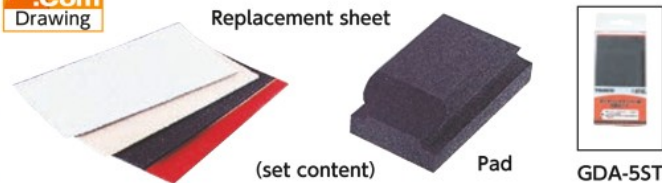

The number next to the logo mark indicates items in stock for each brand.

TRUSCO **Stock 38,650 Items**

Diamond Hand Polisher

- Features**
- There is no directionality. Can polish any direction from front to back and left and right.
 - Any hard material can be polished easily.
- Use**
- Polishing of carbide alloy, hardened steel, ceramics, glass, engraving blade and hardness rubber, etc.
 - Polishing of hardened material such as reinforced plastics.
- Materials**
- Carbon Steel for Structures (S45C)
- Origin**
- Japan

TRUSCO NAKAYAMA CORPORATION

Order Unit: 1 Piece

Order Code	Item No.	Price (per piece)	MSRP (per piece)	Grain Size (#)	Shape	Total Length (mm)	Blade Length (mm)	SPQ (piece)	Weight (g)
272-6254	TDP-1	¥1,703	¥1,840	270	Sword Blade	200	50	10	36.5
272-6262	TDP-2	¥1,703	¥1,840	270	Half-round	200	50	10	49.6
272-6271	TDP-3	¥1,703	¥1,840	270	Hand	200	50	10	47.7
272-6289	TDP-5	¥2,222	¥2,400	270	Round	170	50	10	17.7
272-6297	TDP-6	¥2,222	¥2,400	270	Oval	170	50	10	8.3
272-6301	TDP-7	¥2,222	¥2,400	270	Triangle	170	50	10	9.5
272-6319	TDP-8	¥1,481	¥1,600	270	Hand Smooth	200	50	10	28.3
272-6327	TDP-9	¥3,795	¥4,100	270	Hand Thick	200	60	10	89.9

Contact us:0120-509-849 <http://www.orange-book.com/>

TRUSCO **Stock 38,650 Items**

Diamond Hand Lapper Set

- Features**
- Little clogging and several dozen times the durability of normal polishing cloth paper.
 - The model for the diamond hand lapper (GDA) is equipped with an elastic sponge sheet that fits perfectly in the palm of one's hand.
- Use**
- Glass, woodwork, aluminum, copper, plastic, and stone materials.
- Set Contents**
- Pad, replacement sheets #80, #180, #320, #400 x 1 of each
- Origin**
- Japan

TRUSCO NAKAYAMA CORPORATION

Order Unit: 1 Set

Order Code	Item No.	Price (per set)	MSRP (per set)	SPQ (set)	Weight (g/set)
171-4503	GDA-5ST	¥14,987	¥16,190	1	87.1

Replacement sheet Features • Because the pad is set on the sheet with Velcro, it can be exchanged with one touch.