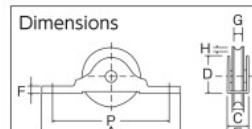

Contact us: 0120-509-849 <http://www.orange-book.com/>

TRUSCO
 Stock 38,650 Items

Bearing Door Roller Type Flat Type (flat plate frame)

.Com Drawing

THS-25-30M

Round Type

- Use • Indoor wooden fittings. (for core rail)
 Materials • **Frame: Stainless Steel (SUS304)**
 • **Wheel: Polyacetal Resin (626ZZ bearing included)**
 Origin • China