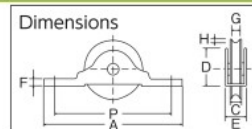

Order Unit: 1 Bag

TRUSCO NAKAYAMA CORPORATION

Order Code	Item No.	Price (per bag)	MSRP (per bag)	Wheel Diameter (mm)	A (mm)	P (mm)	C (mm)	D (mm)	E (mm)	F (mm)	G (mm)	H (mm)	Load Capacity (kg) when 2 pieces used	Qty Per Bag (piece)	SPQ (bag)	Weight (g/bag)
285-2560	THS-15-30M	¥2,777	¥3,000	30	68	57	8.6	20	14	5.0	6.0	2.5	35	2	6	114
285-2578	THS-15-36M	¥3,981	¥4,300	36	76	66	8.6	20	14	5.0	6.0	2.5	40	2	6	154
285-2586	THS-15-42M	¥4,906	¥5,300	42	101	85	9.0	30	14	5.5	6.5	2.5	45	2	6	240

Contact us: 0120-509-849 <http://www.orange-book.com/>

TRUSCO
Stock 38,650 Items