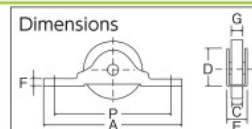

Contact us: 0120-509-849 <http://www.orange-book.com/>

TRUSCO
 Stock 38,650 Items

Bearing Roller Type Flat Type (U-shaped frame)

.Com Drawing

THS-15-30F

Flat Type

- Use • Indoor wooden fittings. (for silling)
 Materials • **Frame: Stainless Steel (SUS304)**
 • **Wheel: Stainless steel (with 626ZZ bearing)**
 Origin • China