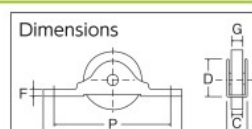

Contact us: 0120-509-849 <http://www.orange-book.com/>

TRUSCO
 Stock 38,650 Items

Bearing Roller Type Flat Type (flat plate frame)

.Com Drawing

THS-25-30F

Flat Type

- Use • Indoor wooden fittings. (for silling)
 Materials • **Frame: Stainless Steel (SUS304)**
 • **Wheel: Polyacetal Resin (626ZZ bearing included)**
 Origin • China