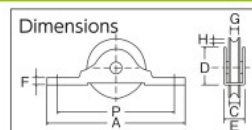

Contact us: 0120-509-849 <http://www.orange-book.com/>

TRUSCO
 Stock 38,650 Items

Bearing Door Roller Round Type (U-shaped frame)

.Com Drawing

THS-10-30M

Round Type

- Use • Indoor wooden fittings. (for core rail)
 Materials • **Frame: Stainless Steel (SUS304)**
 • **Wheel: Polyacetal Resin (626ZZ bearing included)**
 Origin • China