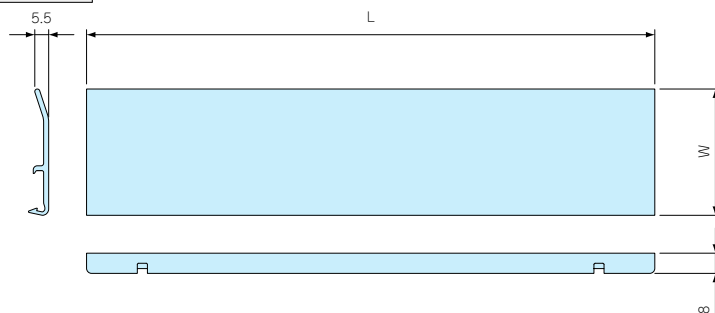

BRF · BCC SERIES

Optional parts

BRF OUTDOOR ROOF

FEATURE

- Recommended for outdoor use and extended period use to prevent dew condensation water.
- Snap-in easy installation.
- Available for BCAP/BCAK and BCPC/BCPK series except 151509, 151512, 405020, 406018, and 406023 sizes of box.

Color Type

Color code	Color	Suitable series
G	White gray	BCAP · BCAK
S	Light gray	BCPC · BCPK

BRF-90 to 350 dimensions

Roof for 091207 to 353518

Part no. / Dimensions

• Please suffix color code G or S at the end of partnumber □ when ordering BRF series.

Part no.	Suitable box	L	W	Material
BRF-90□	BCAP · BCAK · BCPC · BCPK 091207 091208	105	45	PVC
BRF-100□	BCAP · BCAK · BCPC · BCPK 101507 101508	115		
BRF-110□	BCAP · BCAK · BCPC · BCPK 112107 112110 112607 112610	125		
BRF-135□	BCAP · BCAK · BCPC · BCPK 131508 131808 131810	150		
BRF-160□	BCAP · BCAK · BCPC · BCPK 162110 162113 162610 162613	175		
BRF-170□	BCAP · BCAK · BCPC · BCPK 172211 172711	185		
BRF-190□	BCAP · BCAK · BCPC · BCPK 192810 192814	205		
BRF-210□	BCAP · BCAK · BCPC · BCPK 212110 212113	225	50	
BRF-200□	BCAP · BCAK · BCPC · BCPK 203013 203015 203018	225		
BRF-250□	BCAP · BCAK · BCPC · BCPK 253515 253518	275		
BRF-280□	BCAP · BCAK · BCPC · BCPK 282813 283813	305		
BRF-300□	BCAP · BCAK · BCPC · BCPK 303015 303018 304012 304015 304018	325		
BRF-350□	BCAP · BCAK · BCPC · BCPK 353515 353518	375		

• S color type is light gray painted.