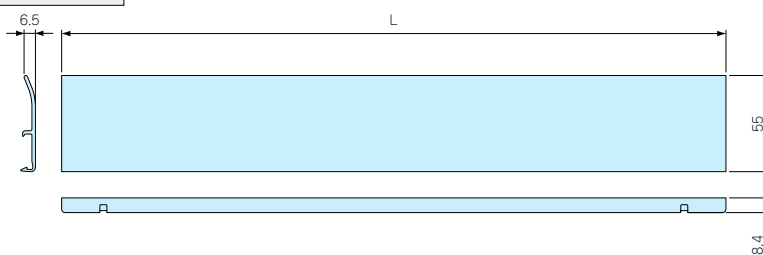

BRF · BCC SERIES

Optional parts

BRF OUTDOOR ROOF

FEATURE

- Recommended for outdoor use and extended period use to prevent dew condensation water.
- Snap-in easy installation.
- Available for BCAP/BCAK and BCPC/BCPK series except 151509, 151512, 405020, 406018, and 406023 sizes of box.

Color Type

Color code	Color	Suitable series
G	White gray	BCAP · BCAK
S	Light gray	BCPC · BCPK

BRF-90 to 350 dimensions

Roof for 091207 to 353518

Part no. / Dimensions

• Please suffix color code G or S at the end of partnumber □ when ordering BRF series.

Part no.	Suitable box	L	W	Material
BRF-90□	BCAP · BCAK · BCPC · BCPK 091207 091208	105	45	PVC
BRF-100□	BCAP · BCAK · BCPC · BCPK 101507 101508	115		
BRF-110□	BCAP · BCAK · BCPC · BCPK 112107 112110 112607 112610	125		
BRF-135□	BCAP · BCAK · BCPC · BCPK 131508 131808 131810	150		
BRF-160□	BCAP · BCAK · BCPC · BCPK 162110 162113 162610 162613	175		
BRF-170□	BCAP · BCAK · BCPC · BCPK 172211 172711	185		
BRF-190□	BCAP · BCAK · BCPC · BCPK 192810 192814	205		
BRF-210□	BCAP · BCAK · BCPC · BCPK 212110 212113	225	50	
BRF-200□	BCAP · BCAK · BCPC · BCPK 203013 203015 203018	225		
BRF-250□	BCAP · BCAK · BCPC · BCPK 253515 253518	275		
BRF-280□	BCAP · BCAK · BCPC · BCPK 282813 283813	305		
BRF-300□	BCAP · BCAK · BCPC · BCPK 303015 303018 304012 304015 304018	325		
BRF-350□	BCAP · BCAK · BCPC · BCPK 353515 353518	375		

BRF-350L to 400 dimensions

Roof for 354512 to 405016

Part no. / Dimensions

• Please suffix color code G or S at the end of partnumber □ when ordering BRF series.

Part no.	Suitable box	L	Material
BRF-350L□	BCAP · BCAK · BCPC · BCPK 354512 354516 354520	380	PVC
BRF-400□	BCAP · BCAK · BCPC · BCPK 405016	430	