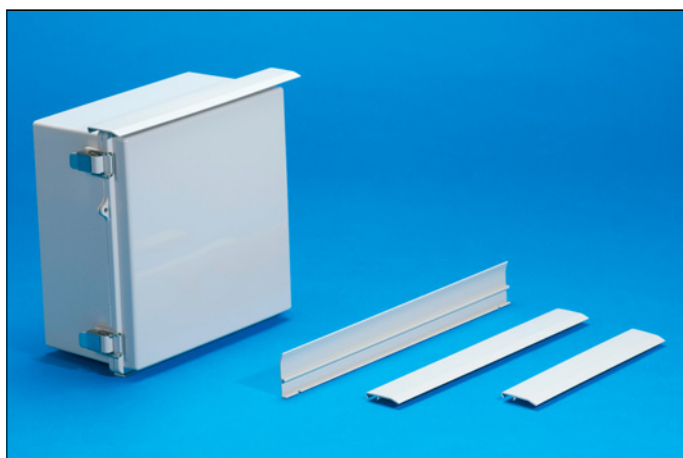

BRF · BCC SERIES

Optional parts

BRF OUTDOOR ROOF

FEATURE

- Recommended for outdoor use and extended period use to prevent dew condensation water.
- Snap-in easy installation.
- Available for BCAP/BCAK and BCPC/BCPK series except 151509, 151512, 405020, 406018, and 406023 sizes of box.

Color Type

Color code	Color	Suitable series
G	White gray	BCAP · BCAK
S	Light gray	BCPC · BCPK

BRF-90 to 350 dimensions

Roof for 091207 to 353518

Part no. / Dimensions

• Please suffix color code G or S at the end of partnumber □ when ordering BRF series.

Part no.	Suitable box	L	W	Material
BRF-90□	BCAP · BCAK · BCPC · BCPK 091207 091208	105	45	PVC
BRF-100□	BCAP · BCAK · BCPC · BCPK 101507 101508	115		
BRF-110□	BCAP · BCAK · BCPC · BCPK 112107 112110 112607 112610	125		
BRF-135□	BCAP · BCAK · BCPC · BCPK 131508 131808 131810	150		
BRF-160□	BCAP · BCAK · BCPC · BCPK 162110 162113 162610 162613	175		
BRF-170□	BCAP · BCAK · BCPC · BCPK 172211 172711	185		
BRF-190□	BCAP · BCAK · BCPC · BCPK 192810 192814	205		
BRF-210□	BCAP · BCAK · BCPC · BCPK 212110 212113	225	50	
BRF-200□	BCAP · BCAK · BCPC · BCPK 203013 203015 203018	225		
BRF-250□	BCAP · BCAK · BCPC · BCPK 253515 253518	275		
BRF-280□	BCAP · BCAK · BCPC · BCPK 282813 283813	305		
BRF-300□	BCAP · BCAK · BCPC · BCPK 303015 303018 304012 304015 304018	325		
BRF-350□	BCAP · BCAK · BCPC · BCPK 353515 353518	375		

• S color type is light gray painted.