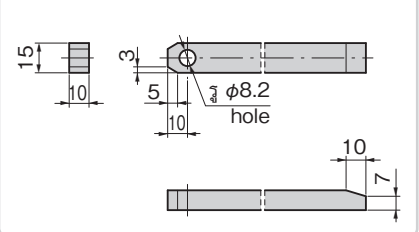

1. ข้อมูล
2. วัสดุ: ซิงค์อัลลอย (ZDC)
3. จำเพาะ
4. การจัดการผิวหน้า: การทำสีแบบบรอน
   - ตัวคุมระยะกันแบน: 30mm (ยกมือจับ)
   - อุปกรณ์ที่แนบมา: กุญแจ 2 ดอก/โกวัดกันแบน (A-388N-G) 2 ชิ้น/ฝาครอบตกแต่งสำหรับรูน็อต 4 ชิ้น/พื้นสลักลูกบิด 2 ชิ้น/แหวนรองอีแปะ 2 ชิ้น
5. การใช้งาน
6. ประตูปิดสนิท/ตู้ห้องสำเร็จรูป/ตู้เก็บของขนาดใหญ่/ประตูป้องกันคลื่นแม่เหล็กไฟฟ้า/ประตูบานเล็กกันเสียง
7. กำหนดส่ง
8. สินค้ามาตรฐาน... กรุณาติดต่อสอบถามถึงกำหนดส่งมอบ
9. หมายเหตุ
10. ความยาวของแกน $\square 8$ สำหรับหนี้ออกในกรณีฉุกเฉิน กรุณาติดตั้งให้สั้นกว่าด้านที่ติดตั้งกับประตูที่ 30mm
    - กันแบนมีจำหน่ายแยก
    - รับผลิตกุญแจต่างกัน, กุญแจ No.0200 ด้วยเช่นกัน กรุณาติดต่อสอบถาม
    - สามารถสั่งรูเสียบกันสลา (A-388N-G) เพิ่มได้ กรุณาติดต่อสอบถาม

1. Specifications
2. Material: Zinc alloy (ZDC)
   - Finish: Baked
   - Flat bar stroke: 30mm
   - Accessories: Two keys, two flat bar guides (A-388N-G), four decorative covers for screw holes, two cotter pins, two washers
3. Specific use
4. Sealed doors, shelters, large cabinets, electromagnetic protective doors, subdoors of soundproof doors
5. Remarks
6. Set the length of the $\square 8$ emergency escape rod to be 30mm from the installation surface of the door.
   - Flat bar are optional.

[รูปทรงกันแบนที่แนะนำ]
Recommended flat bar form