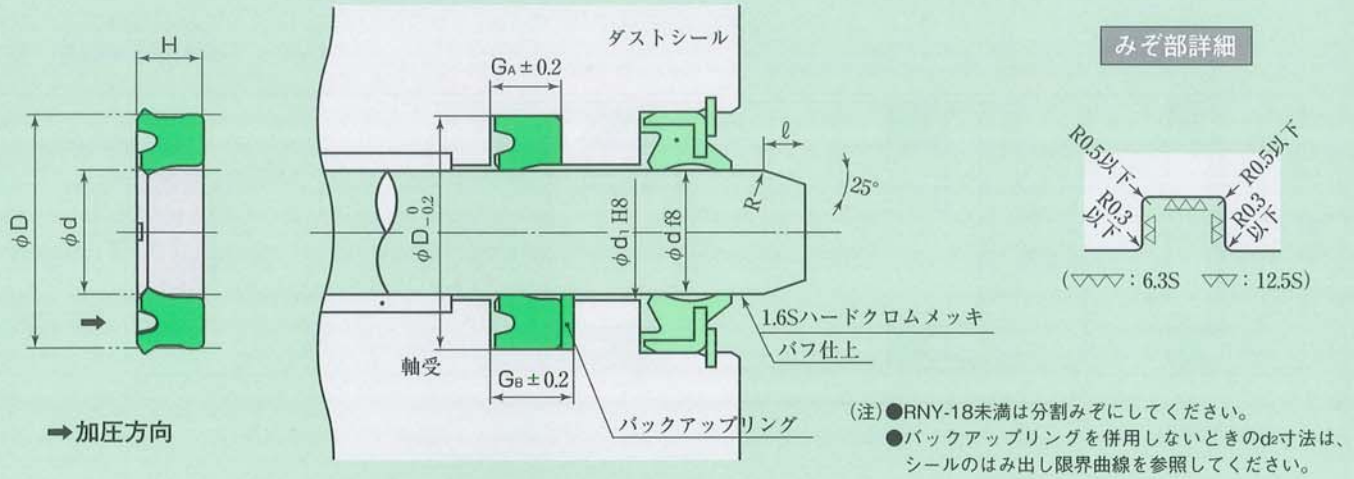

RNYパッキン

RNYパッキン寸法表

単位: mm

呼び番号 標準(RN 922)	パッキンおよびみぞ寸法							併用バック アップリング	互換SKY パッキン
	d	D	H	G _A	G _B	d ₁ (参考)	ℓ		
RNY- 16	16	24	5.1	5.7	6.7	16.4	2.5	TCS- 24 × 16	SKY- 16
RNY- 18	18	26	5.1	5.7	6.7	18.4	2.5	TCS- 26 × 18	SKY- 18
RNY- 20	20	28	5.1	5.7	6.7	20.4	2.5	TCS- 28 × 20	SKY- 20
RNY- 22	22	30	5.1	5.7	6.7	22.4	2.5	TCS- 30 × 22	SKY- 22
RNY- 22.4	22.4	30	5.1	5.7	6.7	22.8	2.5	TCS- 30 × 22.4	SKY- 22.4
RNY- 25	25	33	5.1	5.7	6.7	25.4	2.5	TCS- 33 × 25	SKY- 25
RNY- 28	28	35.5	5.1	5.7	6.7	28.4	2.5	TCS- 35.5 × 28	SKY- 28
RNY- 30	30	40	6.2	7	8.5	30.5	3	TCS- 40 × 30	SKY- 30
RNY- 31.5	31.5	41.5	6.2	7	8.5	32	3	TCS- 41.5 × 31.5	SKY- 31.5
RNY- 32	32	42	6.2	7	8.5	32.5	3	TCS- 42 × 32	SKY- 32
RNY- 35	35	45	6.2	7	8.5	35.5	3	TCS- 45 × 35	SKY- 35
RNY- 35.5	35.5	45	6.2	7	8.5	36	3	TCS- 45 × 35.5	SKY- 35.5
RNY- 36	36	46	6.2	7	8.5	36.5	3	TCS- 46 × 36	SKY- 36
RNY- 40	40	50	6.2	7	8.5	40.5	3	TCS- 50 × 40	SKY- 40
RNY- 45	45	55	6.2	7	8.5	45.5	3	TCS- 55 × 45	SKY- 45
RNY- 45A	45	56	7.2	8	9.5	45.5	3	TCS- 56 × 45	SKY- 45A
RNY- 50	50	60	6.2	7	8.5	50.5	3	TCS- 60 × 50	SKY- 50
RNY- 55	55	65	6.2	7	8.5	55.6	3	TCS- 65 × 55	SKY- 55
RNY- 56	56	66	6.2	7	8.5	56.6	3	TCS- 66 × 56	SKY- 56
RNY- 60	60	70	6.2	7	8.5	60.6	3	TCS- 70 × 60	SKY- 60
RNY- 60A	60	71	7.2	8	9.5	60.6	3	TCS- 71 × 60	SKY- 60A
RNY- 63	63	73	6.2	7	8.5	63.6	3	TCS- 73 × 63	SKY- 63
RNY- 65	65	75	6.2	7	8.5	65.6	3	TCS- 75 × 65	SKY- 65
RNY- 65B	65	78	8.2	9	11	65.6	3.5	TCS- 78 × 65	—
RNY- 70	70	80	6.2	7	8.5	70.6	3.5	TCS- 80 × 70	SKY- 70
RNY- 70B	70	85	9.2	10	12	70.6	3.5	TCS- 85 × 70	—
RNY- 71	71	80	6.2	7	8.5	71.6	3.5	TCS- 80 × 71	SKY- 71
RNY- 75	75	85	6.2	7	8.5	75.6	3.5	TCS- 85 × 75	SKY- 75
RNY- 75B	75	90	9.2	10	12	75.6	3.5	TCS- 90 × 75	—
RNY- 80	80	90	6.2	7	8.5	80.6	3.5	TCS- 90 × 80	SKY- 80
RNY- 80B	80	95	9.2	10	12	80.6	4	TCS- 95 × 80	—
RNY- 85	85	100	9.2	10	12	85.6	4	TCS-100 × 85	SKY- 85
RNY- 90	90	105	9.2	10	12	90.6	4	TCS-105 × 90	SKY- 90
RNY- 100	100	115	9.2	10	12	100.6	4	TCS-115 × 100	SKY-100
RNY- 110	110	125	9.2	10	12	110.6	4	TCS-125 × 110	SKY-100 12 59
RNY- 112	112	125	8.7	10	12	112.6	4	TCS-125 × 112	SKY-112, 112A
RNY- 125	125	140	9.2	10	12	125.6	4	TCS-140 × 125	SKY-125
RNY- 140	140	155	9.2	10	12	140.6	4	TCS-155 × 140	SKY-140
RNY- 160	160	175	9.2	10	12	160.6	4	TCS-175 × 160	SKY-160
RNY- 180	180	200	12.2	13	15.5	180.7	5.5	TCS-200 × 180	SKY-180