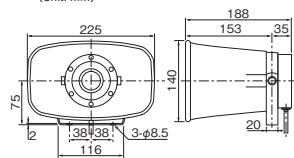

Speaker

SPB-2E-W(Off-white)

2W 8Ω

RoHS 10

Mounting dimensions
(Unit: mm)

SPB-5E(Light Gray)

5W 8Ω

RoHS 10

Mounting dimensions
(Unit: mm)

SPL-5E

5W 8Ω

RoHS 10

Mounting dimensions
(Unit: mm)

SPW-5E(Light Gray)

5W 8Ω

Mounting dimensions
(Unit: mm)

SPH-10EA

10W 8Ω

Mounting dimensions
(Unit: mm)

Cable Gland

REL-001

Compatible products
REL / EDLR

RoHS 10

Materials:
Copper alloy, nickel plating

RoHS 10

Mounting dimensions
(Unit: mm)

BK-002-J (Light gray)

BK-002-K (Dark gray)

Compatible products
BK / BKV / SPB-5E

RoHS 10

Mounting dimensions
(Unit: mm)