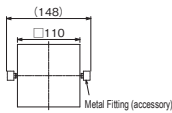

Speaker

SPB-2E-W(Off-white)

2W 8Ω

RoHS 10

Mounting dimensions
(Unit: mm)

SPB-5E(Light Gray)

5W 8Ω

RoHS 10

Mounting dimensions
(Unit: mm)

SPL-5E

5W 8Ω

RoHS 10

Mounting dimensions
(Unit: mm)

SPW-5E(Light Gray)

5W 8Ω

Mounting dimensions
(Unit: mm)

SPH-10EA

10W 8Ω

Mounting dimensions
(Unit: mm)

Cable Gland

REL-001

Compatible products
REL / EDLR

RoHS 10

Materials:
Copper alloy, nickel plating

RoHS 10

Mounting dimensions
(Unit: mm)

BK-002-J (Light gray)

BK-002-K (Dark gray)

Compatible products
BK / BKV / SPB-5E

RoHS 10

Mounting dimensions
(Unit: mm)