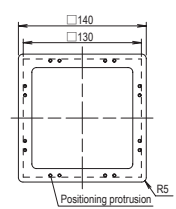

Mounting dimensions
(Unit: mm)

SPL-5E

5W 8Ω

RoHS 10

Mounting dimensions
(Unit: mm)

SPW-5E(Light Gray)

5W 8Ω

Mounting dimensions
(Unit: mm)

SPH-10EA

10W 8Ω

Mounting dimensions
(Unit: mm)

Cable Gland

REL-001

Compatible products
REL / EDLR

RoHS 10

Materials:
Copper alloy, nickel plating

RoHS 10

Mounting dimensions
(Unit: mm)

BK-002-J (Light gray)

BK-002-K (Dark gray)

Compatible products
BK / BKV / SPB-5E

RoHS 10

Mounting dimensions
(Unit: mm)