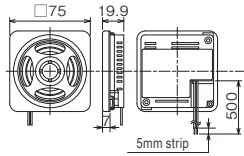

Speaker

SPB-2E-W(Off-white)

2W 8Ω

RoHS 10

Mounting dimensions
(Unit: mm)

SPB-5E(Light Gray)

5W 8Ω

RoHS 10

Mounting dimensions
(Unit: mm)

SPL-5E

5W 8Ω

RoHS 10

Mounting dimensions
(Unit: mm)

SPW-5E(Light Gray)

5W 8Ω

Mounting dimensions
(Unit: mm)

SPH-10EA

10W 8Ω

Mounting dimensions
(Unit: mm)

Cable Gland

REL-001

Compatible products
REL / EDLR

RoHS 10

Materials:
Copper alloy, nickel plating

RoHS 10

Mounting dimensions
(Unit: mm)

BK-002-J (Light gray)

BK-002-K (Dark gray)

Compatible products
BK / BKV / SPB-5E

RoHS 10

Mounting dimensions
(Unit: mm)