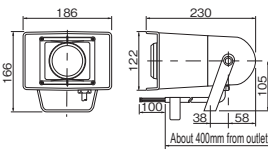

Speaker

SPB-2E-W(Off-white)

2W 8Ω

RoHS 10

Mounting dimensions
(Unit: mm)

SPB-5E(Light Gray)

5W 8Ω

RoHS 10

Mounting dimensions
(Unit: mm)

SPL-5E

5W 8Ω

RoHS 10

Mounting dimensions
(Unit: mm)

SPW-5E(Light Gray)

5W 8Ω

Mounting dimensions
(Unit: mm)

SPH-10EA

10W 8Ω

Mounting dimensions
(Unit: mm)

Cable Gland

REL-001

Compatible products
REL / EDLR

RoHS 10

Materials:
Copper alloy, nickel plating

RoHS 10

Mounting dimensions
(Unit: mm)

BK-002-J (Light gray)

BK-002-K (Dark gray)

Compatible products
BK / BKV / SPB-5E

RoHS 10

Mounting dimensions
(Unit: mm)