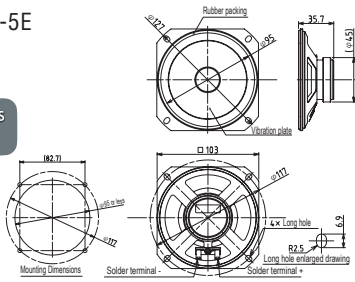

Speaker

SPB-2E-W(Off-white)

2W 8Ω

RoHS 10

Mounting dimensions
(Unit: mm)

SPB-5E(Light Gray)

5W 8Ω

RoHS 10

Mounting dimensions
(Unit: mm)

SPL-5E

5W 8Ω

RoHS 10

Mounting dimensions
(Unit: mm)

SPW-5E(Light Gray)

5W 8Ω

Mounting dimensions
(Unit: mm)

SPH-10EA

10W 8Ω

Mounting dimensions
(Unit: mm)

Cable Gland

REL-001

Compatible products
REL / EDLR

RoHS 10

Materials:
Copper alloy, nickel plating

RoHS 10

Mounting dimensions
(Unit: mm)

BK-002-J (Light gray)

BK-002-K (Dark gray)

Compatible products
BK / BKV / SPB-5E

RoHS 10

Mounting dimensions
(Unit: mm)