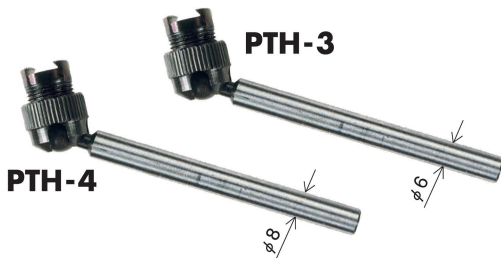

Accessories (Option)

● Replaceable contact point (carbide ball)

● Pic test holder

PTH-1 · 2 () **PTH-2**

● Universal holder

PTH-3 · 4 () **PTH-4**

● Centricator (Pic Test Indicators supplied on request)

● Dovetail stem

with fine adjustment

() **PCD-4**