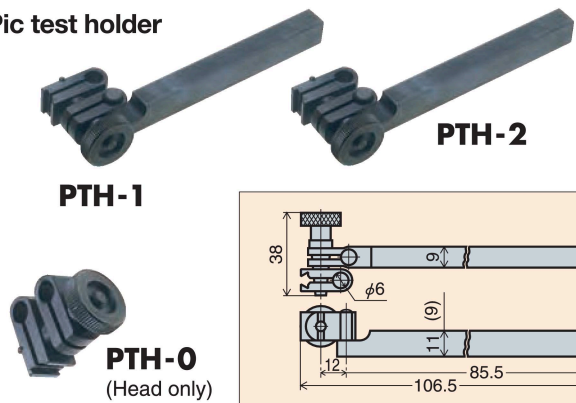

Accessories (Option)

● Replaceable contact point (carbide ball)

● Pic test holder

PTH-1 · 2 () **PTH-2**

● Universal holder

PTH-3 · 4 () **PTH-4**

● Centricator (Pic Test Indicators supplied on request)

● Dovetail stem

with fine adjustment

() **PCD-4**