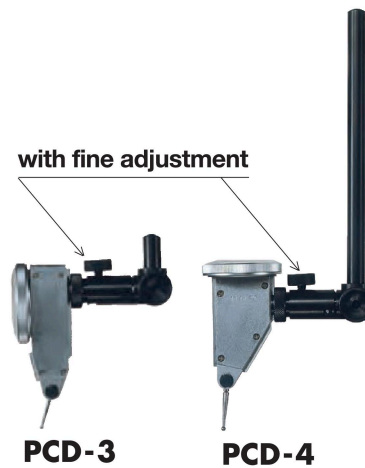

Accessories (Option)

● Replaceable contact point (carbide ball)

● Pic test holder

PTH-1 · 2 () **PTH-2**

● Universal holder

PTH-3 · 4 () **PTH-4**

● Centricator (Pic Test Indicators supplied on request)

● Dovetail stem

with fine adjustment

() **PCD-4**