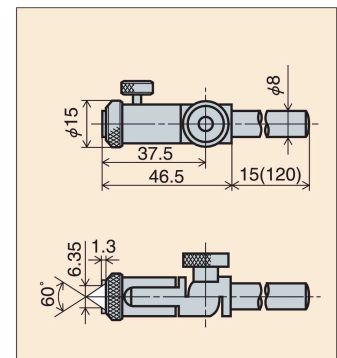

Accessories (Option)

● Replaceable contact point (carbide ball)

● Pic test holder

PTH-1 · 2 () **PTH-2**

● Universal holder

PTH-3 · 4 () **PTH-4**

● Centricator (Pic Test Indicators supplied on request)

● Dovetail stem

with fine adjustment

() **PCD-4**