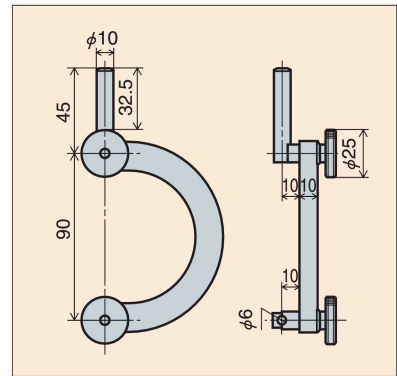

Accessories (Option)

● Replaceable contact point (carbide ball)

● Pic test holder

PTH-1 · 2 () **PTH-2**

● Universal holder

PTH-3 · 4 () **PTH-4**

● Centricator (Pic Test Indicators supplied on request)

● Dovetail stem

with fine adjustment

() **PCD-4**