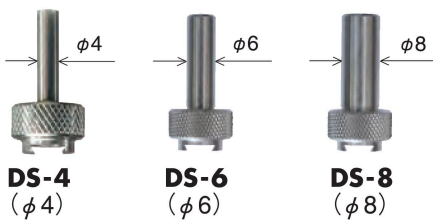

Accessories (Option)

● Replaceable contact point (carbide ball)

● Pic test holder

PTH-1 · 2 () **PTH-2**

● Universal holder

PTH-3 · 4 () **PTH-4**

● Centricator (Pic Test Indicators supplied on request)

● Dovetail stem

with fine adjustment

() **PCD-4**