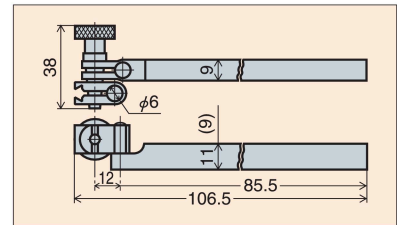

Accessories (Option)

● Replaceable contact point (carbide ball)

● Pic test holder

PTH-1 · 2 () **PTH-2**

● Universal holder

PTH-3 · 4 () **PTH-4**

● Centricator (Pic Test Indicators supplied on request)

● Dovetail stem

with fine adjustment

() **PCD-4**