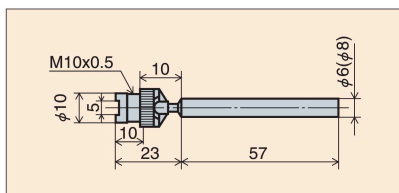

Accessories (Option)

● Replaceable contact point (carbide ball)

● Pic test holder

PTH-1 · 2 () **PTH-2**

● Universal holder

PTH-3 · 4 () **PTH-4**

● Centricator (Pic Test Indicators supplied on request)

● Dovetail stem

with fine adjustment

() **PCD-4**