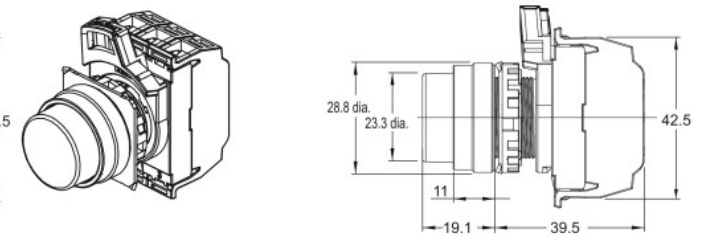

Dimensions

Flat Switches with Brushed Metal Bezels

A22NN-MN□-N□A-G□-NN

A22NN-MN□-N□A-P□-NN

A22NL-MN□-T□A-G□-□□

A22NL-MN□-T□A-P□-□□

Projected Switches with Brushed Metal Bezels

A22N□-MP□-□A-G□-□□

A22N□-MP□-□A-P□-□□

Full-guard Switches with Brushed Metal Bezels

A22N□-MG□-□A-G□-□□

A22N□-MG□-□A-P□-□□

Mushroom Switches with Brushed Metal Bezels

A22N□-MM□-□A-G□-□□

A22N□-MM□-□A-P□-□□

Pushbutton Switches
A22N
Selector Switches
A22N
Key-Type Selector Switches
A22N
Indicators
M22N
Pushbutton Switches
A30N
Selector Switches
A30N
Key-Type Selector Switches
A30N
Subassemblies (Common)
Accessories and Tools
Safety Precautions