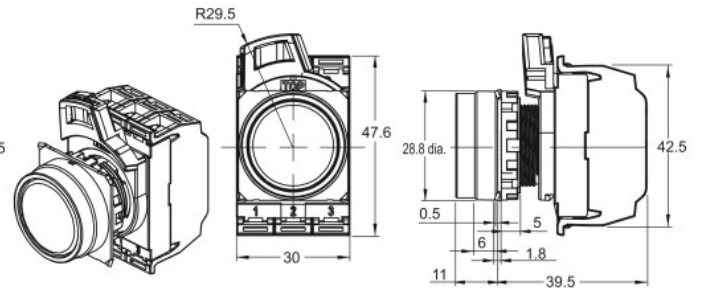

Dimensions

Flat Switches with Brushed Metal Bezels

A22NN-MN□-N□A-G□-NN

A22NN-MN□-N□A-P□-NN

A22NL-MN□-T□A-G□-□□

A22NL-MN□-T□A-P□-□□

Projected Switches with Brushed Metal Bezels

A22N□-MP□-□A-G□-□□