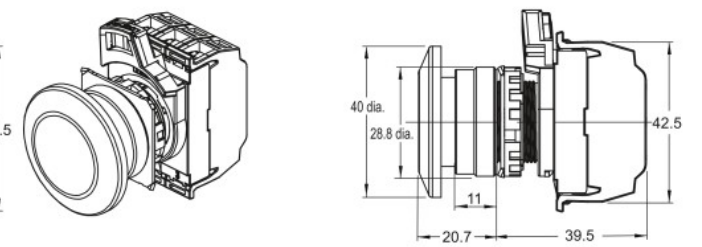

Pushbutton Switches
A22N
Selector Switches
A22N
Key-Type Selector Switches
A22N
Indicators
M22N
Pushbutton Switches
A30N
Selector Switches
A30N
Key-Type Selector Switches
A30N
Subassemblies (Common)
Accessories and Tools
Safety Precautions