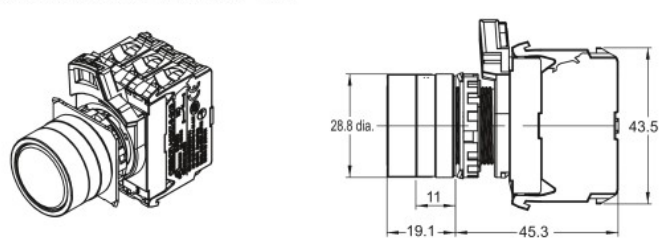

Full-guard Switches with Brushed Metal Bezels

A22N□-MG□-□A-G□-□□

A22N□-MG□-□A-P□-□□