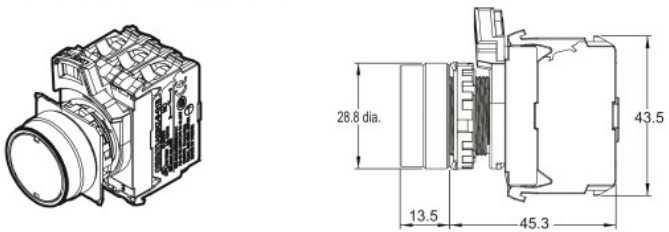

Dimensions

Flat Switches with Brushed Metal Bezels

A22NN-MN□-N□A-G□-NN

A22NN-MN□-N□A-P□-NN

A22NL-MN□-T□A-G□-□□

A22NL-MN□-T□A-P□-□□

Projected Switches with Brushed Metal Bezels

A22N□-MP□-□A-G□-□□