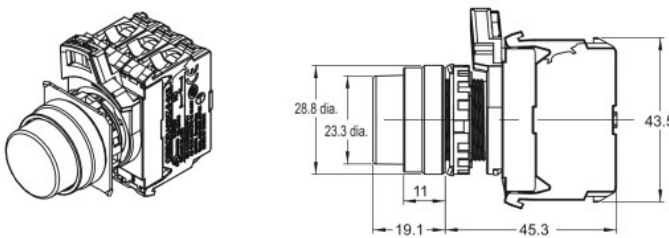

Dimensions

Flat Switches with Brushed Metal Bezels

A22NN-MN□-N□A-G□-NN

A22NN-MN□-N□A-P□-NN

A22NL-MN□-T□A-G□-□□

A22NL-MN□-T□A-P□-□□

Projected Switches with Brushed Metal Bezels

A22N□-MP□-□A-G□-□□