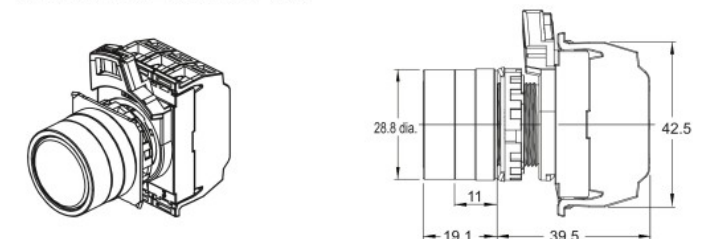

A22N□-MP□-□A-P□-□□

Full-guard Switches with Brushed Metal Bezels

A22N□-MG□-□A-G□-□□

A22N□-MG□-□A-P□-□□

Mushroom Switches with Brushed Metal Bezels

A22N□-MM□-□A-G□-□□

A22N□-MM□-□A-P□-□□

Pushbutton Switches
A22N
 Selector Switches
A22N
 Key-Type Selector Switches
A22N
 Indicators
M22N
 Pushbutton Switches
A30N
 Selector Switches
A30N
 Key-Type Selector Switches
A30N
 Subassemblies (Common)
 Accessories and Tools
 Safety Precautions