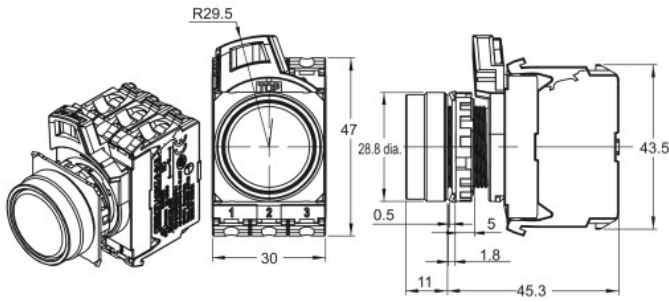

Dimensions

Flat Switches with Brushed Metal Bezels

A22NN-MN□-N□A-G□-NN

A22NN-MN□-N□A-P□-NN

A22NL-MN□-T□A-G□-□□

A22NL-MN□-T□A-P□-□□

Projected Switches with Brushed Metal Bezels

A22N□-MP□-□A-G□-□□