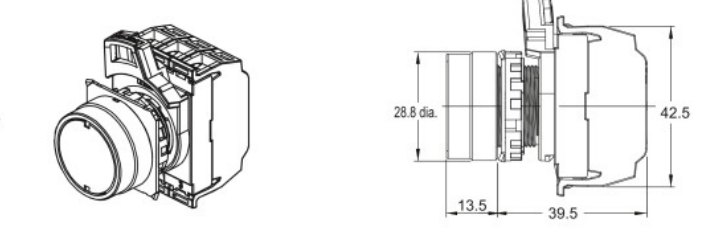

Dimensions

Flat Switches with Brushed Metal Bezels

A22NN-MN□-N□A-G□-NN

A22NN-MN□-N□A-P□-NN

A22NL-MN□-T□A-G□-□□

A22NL-MN□-T□A-P□-□□

Projected Switches with Brushed Metal Bezels

A22N□-MP□-□A-G□-□□