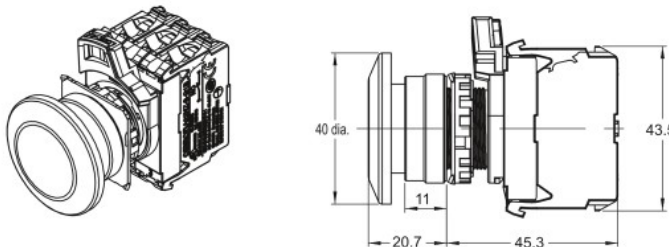

A22N□-MP□-□A-P□-□□

Full-guard Switches with Brushed Metal Bezels

A22N□-MG□-□A-G□-□□

A22N□-MG□-□A-P□-□□

Mushroom Switches with Brushed Metal Bezels

A22N□-MM□-□A-G□-□□

A22N□-MM□-□A-P□-□□

Pushbutton Switches
A22N
 Selector Switches
A22N
 Key-Type Selector Switches
A22N
 Indicators
M22N
 Pushbutton Switches
A30N
 Selector Switches
A30N
 Key-Type Selector Switches
A30N
 Subassemblies (Common)
 Accessories and Tools
 Safety Precautions