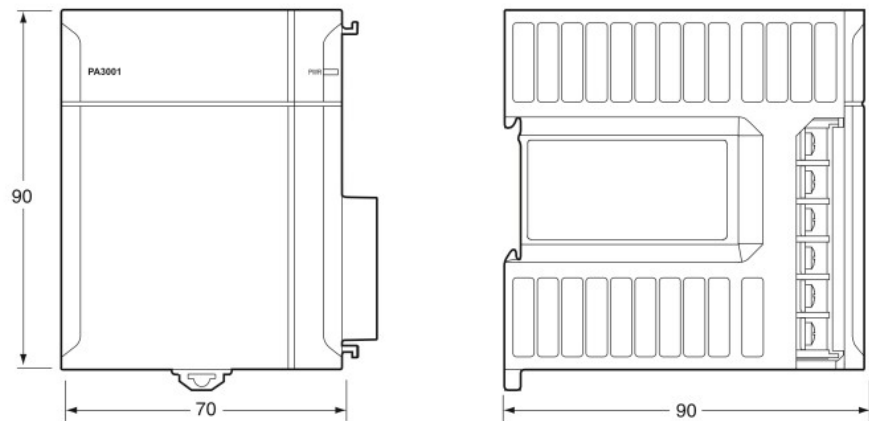

NJ-Series

Dimensions

(Unit: mm)

CPU Units NJ□01-□□□□

Power Supply Units NJ-PA3001 NJ-PD300

End Cover (included with CPU Units) CJ1W-TER01