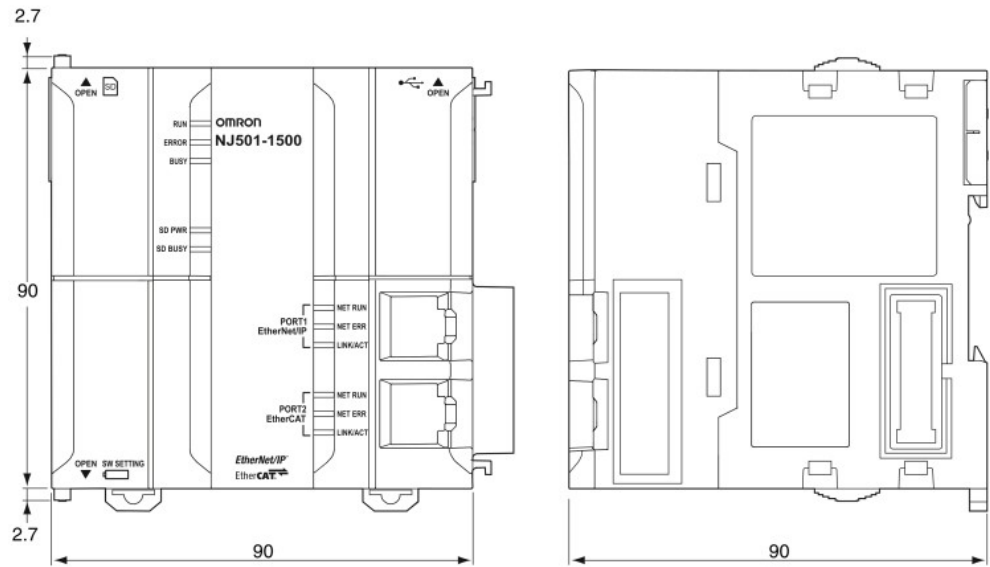

NJ-Series

Dimensions

(Unit: mm)

CPU Units NJ□01-□□□□

Power Supply Units NJ-PA3001 NJ-PD300

End Cover (included with CPU Units) CJ1W-TER01