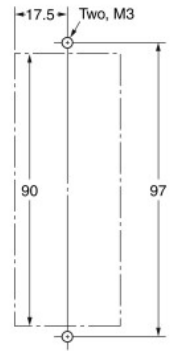

Expansion I/O Units

ZEN-8E1 □ □

DIN Track Hook
(Using Slide)

Mounting Hole Dimensions

Power Supply Unit

ZEN-PA03024

Mounting Hole Dimensions

Accessories (Order Separately)

Battery Unit

ZEN-BAT01

Memory Cassette

ZEN-ME01

Connecting Cable

ZEN-CIF01

Cable length: 2m