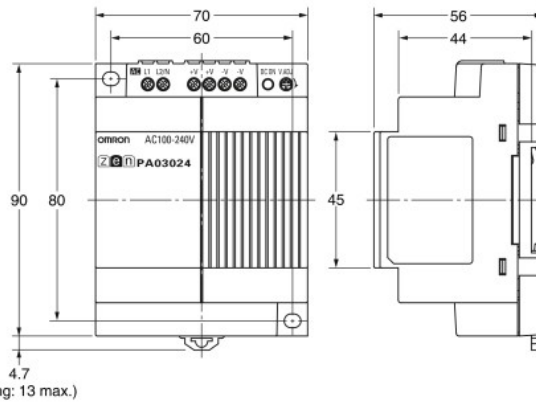

Expansion I/O Units

ZEN-8E1 □ □

DIN Track Hook
(Using Slide)

Mounting Hole Dimensions

Power Supply Unit

ZEN-PA03024

Mounting Hole Dimensions

Accessories (Order Separately)

Battery Unit

ZEN-BAT01

Memory Cassette

ZEN-ME01

Connecting Cable

ZEN-CIF01

Cable length: 2m