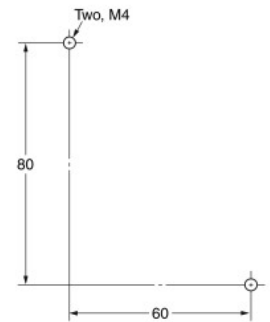

Expansion I/O Units

ZEN-8E1 □ □

DIN Track Hook
(Using Slide)

Mounting Hole Dimensions

Power Supply Unit

ZEN-PA03024

Mounting Hole Dimensions

Accessories (Order Separately)

Battery Unit

ZEN-BAT01

Memory Cassette

ZEN-ME01

Connecting Cable

ZEN-CIF01

Cable length: 2m