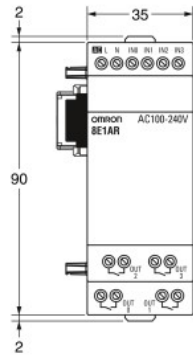

Expansion I/O Units

ZEN-8E1 □ □

DIN Track Hook
(Using Slide)

Mounting Hole Dimensions

Power Supply Unit

ZEN-PA03024

Mounting Hole Dimensions

Accessories (Order Separately)

Battery Unit

ZEN-BAT01

Memory Cassette

ZEN-ME01

Connecting Cable

ZEN-CIF01

Cable length: 2m