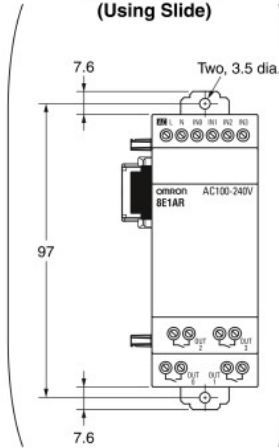

Expansion I/O Units

ZEN-8E1 □ □

DIN Track Hook
(Using Slide)

Mounting Hole Dimensions

Power Supply Unit

ZEN-PA03024

Mounting Hole Dimensions

Accessories (Order Separately)

Battery Unit

ZEN-BAT01

Memory Cassette

ZEN-ME01

Connecting Cable

ZEN-CIF01

Cable length: 2m