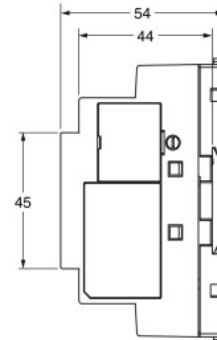

Expansion I/O Units

ZEN-8E1 □ □

DIN Track Hook
(Using Slide)

Mounting Hole Dimensions

Power Supply Unit

ZEN-PA03024

Mounting Hole Dimensions

Accessories (Order Separately)

Battery Unit

ZEN-BAT01

Memory Cassette

ZEN-ME01

Connecting Cable

ZEN-CIF01

Cable length: 2m