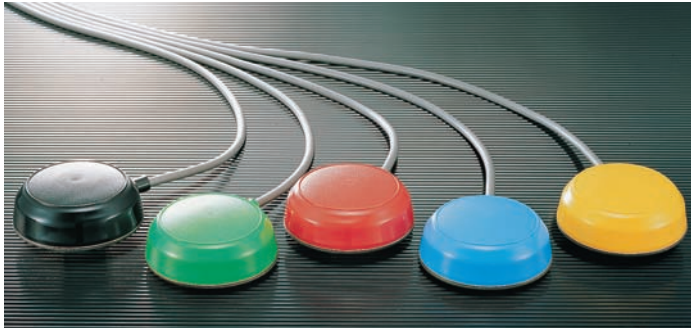

SP Series

Compact faculty push button style SP series that responded to electronic digitalization needs of diversification era and thought highly of safety, reliance and economic efficiency on the basis of human respect.

B: (Black) G: (Green) R: (Red) BL: (Blue) Y: (Yellow)

Features

- Operation acts 360° at every position.
- It is many functional and it is perfect to operation of hand, elbow, knee etc.
- It is solid and a load of economy, action pressure 1,000N and for 1 minute is with stood.
- 5 colors standard.

Multi-functional type

● OFL-□-SP:Color Type

⚠ Attention (In the case of use to attach)
 ◆ Please use back steel plate attachment screw hole.
 Please use M4 tapping screw (3 places, depth 8 .5 mm).
 (Tightening torque 78.4N)

Twin Type

● OFL-T□-SP Type

Major Applications

- Most appropriate to operation of electro magnet switch and 2 circuits.