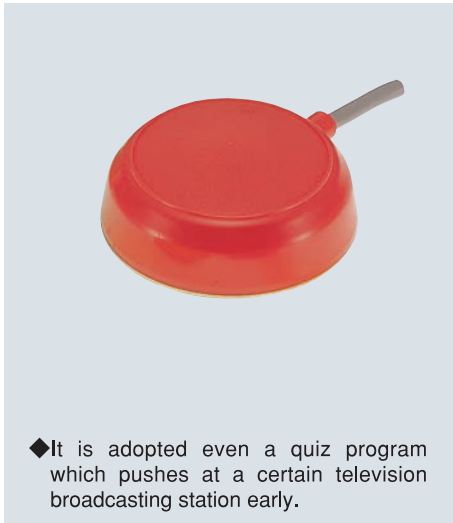

B: (Black) G: (Green) R: (Red) BL: (Blue) Y: (Yellow)

Features

- Operation acts 360° at every position.
- It is many functional and it is perfect to operation of hand, elbow, knee etc.
- It is solid and a load of economy, action pressure 1,000N and for 1 minute is with stood.
- 5 colors standard.

Multi-functional type

● OFL-□-SP:Color Type

⚠ Attention (In the case of use to attach)
 ◆ Please use back steel plate attachment screw hole.
 Please use M4 tapping screw (3 places, depth 8 .5 mm).
 (Tightening torque 78.4N)