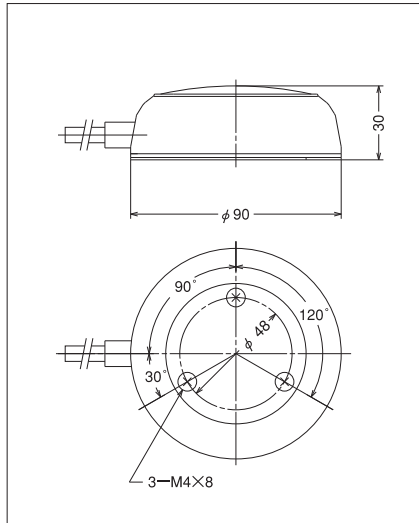

B: (Black) G: (Green) R: (Red) BL: (Blue) Y: (Yellow)

Features

- Operation acts 360° at every position.
- It is many functional and it is perfect to operation of hand, elbow, knee etc.
- It is solid and a load of economy, action pressure 1,000N and for 1 minute is with stood.
- 5 colors standard.

Multi-functional type

● OFL-□-SP:Color Type

⚠ Attention (In the case of use to attach)
 ◆ Please use back steel plate attachment screw hole.
 Please use M4 tapping screw (3 places, depth 8 .5 mm).
 (Tightening torque 78.4N)