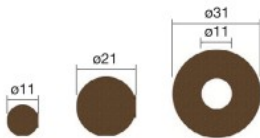

5 pcs./pack

Special Rubber Pad For Abrasive and Felt Disks

100 pcs./pack Sand Paper Disk

Cloth Type

- For Metals ... Both for dry and wet finishing (Adhesive is resistant to water and oil)

Grit	ø11	ø21	ø31
# 60	64111	64121	64141
# 80	64112	64122	64142
# 120	64113	64123	64143
# 180	64114	64124	64144
# 240	64115	64125	64145
# 320	64116	64126	64146
# 400	64117	64127	64147
# 600	64118	64128	64148