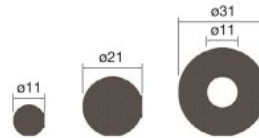

Paper Type

- For Metals ... Both for dry and wet finishing (Adhesive is resistant to water and oil)

Grit	ø11	ø21	ø31
# 80	64131	64151	64171
# 120	64132	64152	64172
# 180	64133	64153	64173
# 240	64134	64154	64174
# 320	64135	64155	64175
# 400	64136	64156	64176
# 600	64137	64157	64177
# 800	64138	64158	64178
# 1,000	64139	64159	64179
# 1,500	64140	64160	64180

Adhesive Back