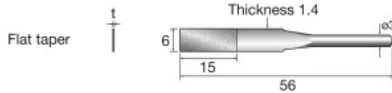

NAKANISHI'S EXCLUSIVE TOOLS

SHANK $\phi 3.0$

1 pc./pack Electroplated Diamond File

t	Grit	
0.5 mm	# 200	62801 ●
0.4 mm	# 400	62802 ●
0.35 mm	# 600	62803 ●

0.5 mm	# 200	62805 ●
0.4 mm	# 400	62806 ●
0.35 mm	# 600	62807 ●