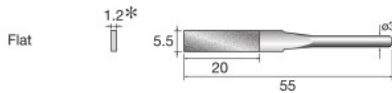

# 150	62815 ●
# 200	62816 ●
# 400	62817 ●

* 62815 is thickness 1.4mm.