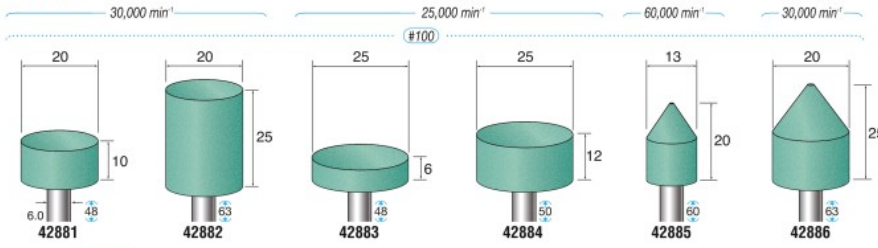

MOUNTED POINTS

SHANK $\phi 6.0$

10 pcs./pack GC V M GREEN

SHANK $\phi 6.0$

10 pcs./pack A-WA B Q BROWN

10 pcs./pack A B Q BLACK

Grinding disk for metal grinding, slitting and cutting. Can easily be attached to mandrels (P.29)
*Mandrel is purchased separately.

10 pcs./pack WA

SHANK $\phi 2.34$

18 pcs./pack Assorted Set

43401			
Set (18 pieces) (Each code No. one piece-pack)			
WA		GC	
#80	42011	#80	42020
#80	42012	#120	42047
#80	42013	#120	42048
#80	42014	#120	42050
#80	42016	#120	42051
#80	42018	#100	42108
		#100	42110
		#100	42101
		#100	42102
		#100	42103
		#100	42104
		#100	42106
		#100	42108
		#100	42110