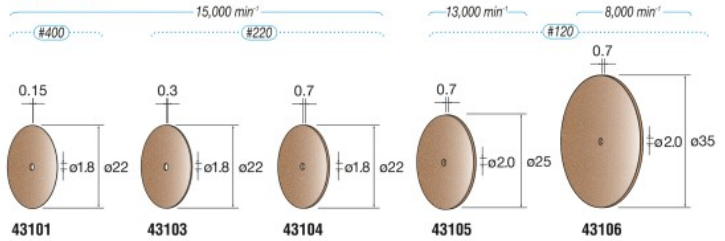

MOUNTED POINTS

SHANK $\phi 6.0$

10 pcs./pack GC V M GREEN

SHANK $\phi 6.0$

10 pcs./pack A-WA B Q BROWN

10 pcs./pack A B Q BLACK

Grinding disk for metal grinding, slitting and cutting. Can easily be attached to mandrels (P.29)
*Mandrel is purchased separately.

10 pcs./pack WA

SHANK $\phi 2.34$

18 pcs./pack Assorted Set

43401			
Set (18 pieces) (Each code No. one piece-pack)			
WA		GC	
#80	42011	#80	42020
#80	42012	#120	42047
#80	42013	#120	42048
#80	42014	#120	42050
#80	42016	#120	42051
#80	42018	#100	42108
		#100	42110
		#100	42101
		#100	42102
		#100	42103
		#100	42104
		#100	42106
		#100	42108
		#100	42110