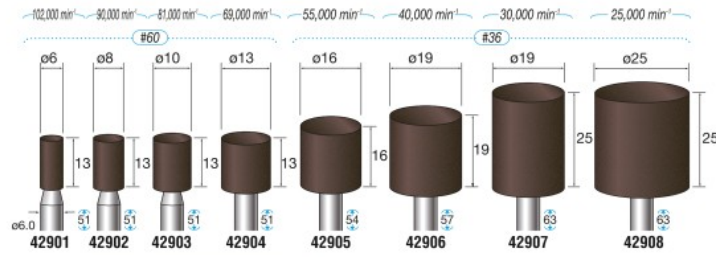

MOUNTED POINTS

SHANK $\phi 6.0$

10 pcs./pack GC V M GREEN

SHANK $\phi 6.0$

10 pcs./pack A-WA B Q BROWN

10 pcs./pack A B Q BLACK

Grinding disk for metal grinding, slitting and cutting. Can easily be attached to mandrels (P.29)
*Mandrel is purchased separately.

10 pcs./pack WA

SHANK $\phi 2.34$

18 pcs./pack Assorted Set

43401			
Set (18 pieces) (Each code No. one piece-pack)			
WA		GC	
#80	42011	#80	42020
#80	42012	#120	42047
#80	42013	#120	42048
#80	42014	#120	42050
#80	42016	#120	42051
#80	42018	#100	42108
		#100	42110
		#100	42101
		#100	42102
		#100	42103
		#100	42104
		#100	42106
		#100	42108
		#100	42110

SHANK $\phi 3.0$

18 pcs./pack Assorted Set

43405			
Set (18 pieces) (Each code No. one piece-pack)			
WA		PA	
#100	42421	#100	42428
#100	42422	#100	42430
#100	42423	#100	42454
#100	42424	#100	42455
#100	42425	#100	42456
#100	42427	#120	42484
		#120	42485
		#120	42486
		#120	42487
		#120	42488
		#120	42489
		#120	42490