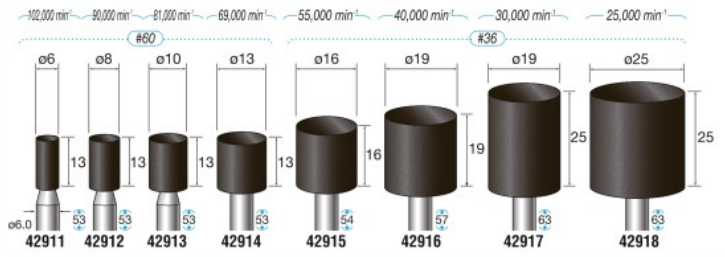

MOUNTED POINTS

SHANK $\phi 6.0$

10 pcs./pack GC V M GREEN

SHANK $\phi 6.0$

10 pcs./pack A-WA B Q BROWN

10 pcs./pack A B Q BLACK

Grinding disk for metal grinding, slitting and cutting. Can easily be attached to mandrels (P.29)
*Mandrel is purchased separately.

10 pcs./pack WA

SHANK $\phi 2.34$

18 pcs./pack Assorted Set

43401			
Set (18 pieces) (Each code No. one piece-pack)			
WA		GC	
#80	42011	#80	42020
#80	42012	#120	42047
#80	42013	#120	42048
#80	42014	#120	42050
#80	42016	#120	42051
#80	42018	#100	42108
		#100	42110
		#100	42101
		#100	42102
		#100	42103
		#100	42104
		#100	42106
		#100	42108
		#100	42110