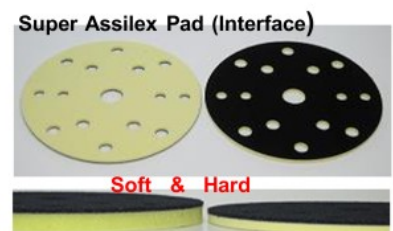

SuperAssilex[®] Disc Blue Series

Super Assilex K-600
 Super Assilex K-400
 Super Assilex K-360
 Super Assilex K-320

***Epoch-making system for Scuffing,
 and Sanding putty, primer-surfacer,
 and Finishing***

Labor saving of 50% or more can be easily achieved with Assilex Blue Series. Consistent shallow scratch pattern will keep sanding surface extremely uniform and there is no need to retouch. You can achieve more beautiful finishes than that of conventional coated abrasives with much less time !

Super Assilex Disc Blue Series (Super-Tack)

Item	Part No.	Size & Hole	per package	per carton
Super Assilex K-600	1931578	152mm dia. / 15 holes	25 pcs.	1,000 pcs.
Super Assilex K-400	1932533			
Super Assilex K-360	1931575			
Super Assilex K-320	1932535			

Interface Pad for Super Assilex Pad

Item	Part No.	Size & Hole	Pcs. Per Carton
Super Assilex Pad	9710091	152mm dia. / 15 holes	216 pcs. (2 pcs./set)
Super Assilex Pad Hard	9710057		144 pcs. (2 pcs./set)