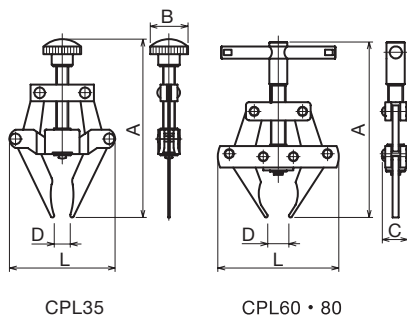

Chain Pullers/Chain Detachers

● Order No. Example **CPL35**

Chain Puller No.

CPL35

CPL60 · 80

Used when connecting a chain as shown in the figure. Designed to be used quickly and easily.

◇ Chain Pullers

Chain Puller No.	Chain in Use	A MAX	B	C	D	L	¥
CPL 35	35 - 60	118	25	-	7 - 45	70	
CPL 60	60 - 100	185	-	25	10 - 57	110	
CPL 80	80 - 240	250	-	25	23 - 135	145	

● Order No. Example **DT60**

Chain Detacher No.

Makes cutting the chain easy by detaching the roller chain plate and pin.

◇ Chain Detachers

Chain Detacher No.	Chain in Use	A	L	¥
DT 60	35 - 60	80	185	
DT 100	60 - 100	110	300	