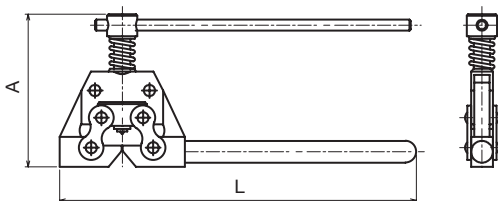

Chain Pullers/Chain Detachers

● Order No. Example **CPL35**

Chain Puller No.

CPL35

CPL60 · 80

Used when connecting a chain as shown in the figure. Designed to be used quickly and easily.

◇ Chain Pullers

Chain Puller No.	Chain in Use	A MAX	B	C	D	L	¥
CPL 35	35 - 60	118	25	-	7 - 45	70	
CPL 60	60 - 100	185	-	25	10 - 57	110	
CPL 80	80 - 240	250	-	25	23 - 135	145	

● Order No. Example **DT60**

Chain Detacher No.

Makes cutting the chain easy by detaching the roller chain plate and pin.

◇ Chain Detachers

Chain Detacher No.	Chain in Use	A	L	¥
DT 60	35 - 60	80	185	
DT 100	60 - 100	110	300	