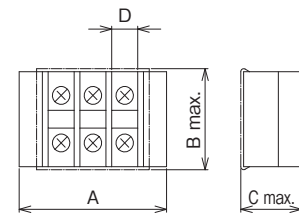

Remark: Body color is gray.

TFPM 20 06

TFPM 40 06

**Standard type (2/2)**

No. of pins	Type name	600V, 5.5mm <sup>2</sup> [40A], M4×8.5±, raised type				General mass (g)	Type name	600V, 14mm <sup>2</sup> [80A], M5×10±, raised type				General mass (g)
		A	B	C	D			A	B	C	D	
2	TFPM 40 02	46	B=47,			50	TFPM 80 02	56	B=64.5,			93
3	TFPM 40 03	57	C=39,			64	TFPM 80 03	70	C=48,			124
4	TFPM 40 04	68	D=9.7			78	TFPM 80 04	84	D=12.5			155
6	TFPM 40 06	90				106	TFPM 80 06	112				217
8	TFPM 40 08	112				134	TFPM 80 08	140				279
10	TFPM 40 10	134				164	TFPM 80 10	168				341
12	TFPM 40 12	156				194	TFPM 80 12	196				403
14	TFPM 40 14	178				224	TFPM 80 14	224				465
15	TFPM 40 15	189				240	TFPM 80 15	238				496
16	TFPM 40 16	200				255	TFPM 80 16	252				527
18	TFPM 40 18	222				285	TFPM 80 18	280				590
20	TFPM 40 20	244				315	TFPM 80 20	308				650
22	TFPM 40 22	266				345	TFPM 80 22	336				712
24	TFPM 40 24	288				375	TFPM 80 24	364				774
25	TFPM 40 25	299				390	TFPM 80 25	378				805
30	TFPM 40 30	354				465	TFPM 80 30	448				960

Remark: Body color is gray.

TFPM 80 06

Line-up

Clutch Lock Terminal Blocks

PLC Interface Terminal Blocks

Rail Type Terminal Blocks

Assembly Terminal Blocks

Special Purpose Terminal Blocks