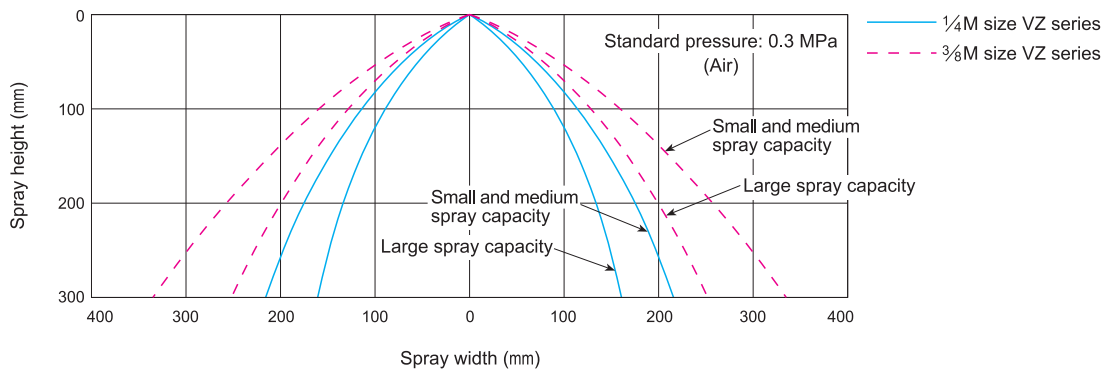

Effective Use of Air & Steam Spray Nozzles

VZ series Air & Steam Flat Spray Nozzles / Spray Height and Spray Width

The spray coverage at various spray heights is shown as follows.