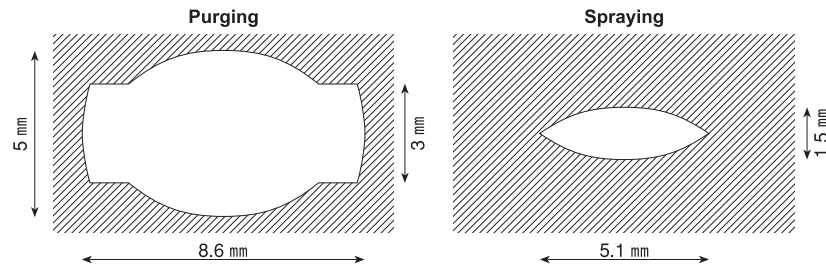

# Effective Use of Self-cleaning Flat Spray Nozzles

## Precaution for MOMOJet® Self-cleaning Nozzles

When purging, the spray tip opens wide and the spray capacity increases. This must be taken into consideration when selecting a pump.

■ Nozzle: 1/2 MOMO8060S303

## VZ series Air & Steam Flat Spray Nozzles / Spray Height and Spray Width

The spray coverage at various spray heights is shown as follows.

The wind velocity at various spray heights is shown as follows.