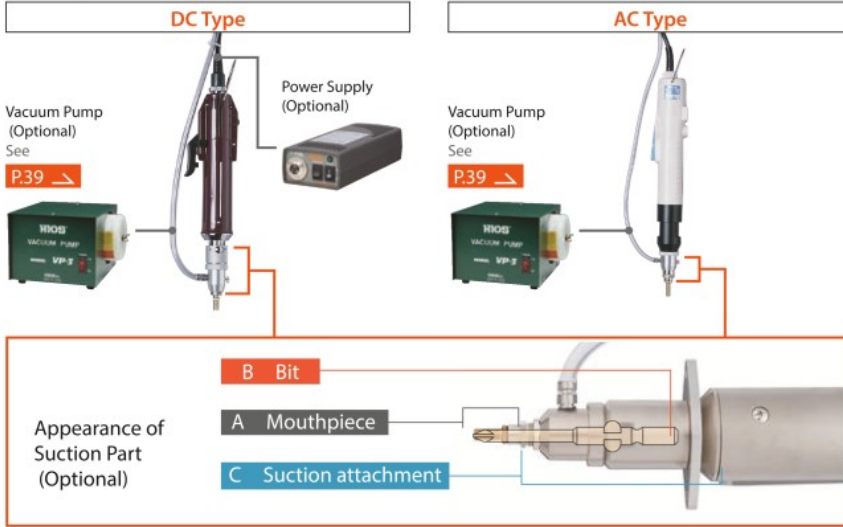

Accessories for Suction Screwdrivers

The size varies depending on the model, please refer to the compatible accessory chart.

Configuration

PGF Series / BLF Series / CL Series / CLF Series / aF Series / VZ Series

- Suction attachments are included in standard models. Therefore, please purchase **A** and **B** while checking the order code.
- If you want to use an existing screwdriver with the suction attachment, please purchase **A**, **B**, and **C**.