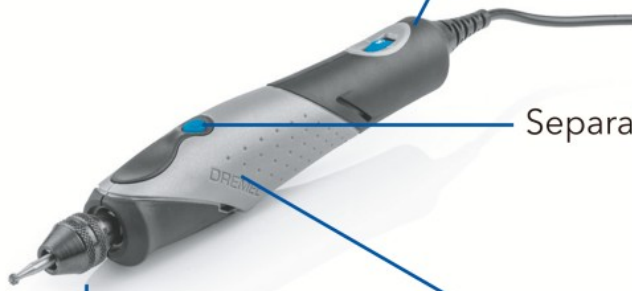

### DREMEL<sup>®</sup> STYLO+ VERSATILE. PRECISE. MADE FOR CREATIVES AND CRAFTERS.

Variable speed for a wide range of application such as engraving, carving, sanding, grinding, cleaning and polishing

Separate on/off control for ease of use

Light weight, small with Ergonomic grip for comfort and control

Multichuck to quickly change accessories regardless of their size

### DREMEL<sup>®</sup> 3000 QUICK. COMPACT. ALL-ROUND.

Variable speed - 10,000 - 33,000 RPM: more comfortable and better control when handling

Collet lock: for assisting accessory changes

Integrated hang hook: for hanging the tool on the tool holder or near the project

Innovate EZ Twist Nose Cap: no wrench required for changing accessories