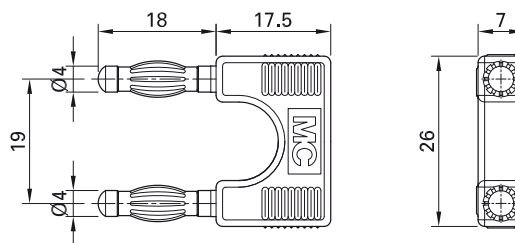

## Connecting plug KS4-19L/1

Insulated, Ø 4 mm, made of brass. Plugs with spring-loaded MULTILAM. With insulated grip and with two in-line Ø 4 mm rigid

sockets accepting spring-loaded Ø 4 mm plugs with rigid insulating sleeve.

Order No.	Type	Rated voltage/current	Plug spacing		Standard colors
24.0027-21	KS4-19L/1	30 VAC / 32 A 60 VDC / 32 A	19 mm	Ni	21

## Connecting plug KS4-19L

Insulated, Ø 4 mm. Made of brass, one piece and with spring-loaded MULTILAM.

Order No.	Type	Rated voltage/current	Plug spacing		Standard colors
24.0020-28	KS4-19L	30 VAC / 32 A 60 VDC / 32 A	19 mm	Au	28