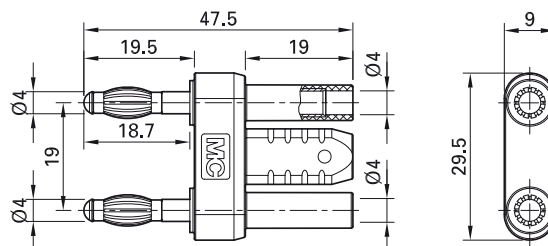

## Connecting plug KS4-19L/1

Insulated, Ø 4 mm, made of brass. Plugs with spring-loaded MULTILAM. With insulated grip and with two in-line Ø 4 mm rigid

sockets accepting spring-loaded Ø 4 mm plugs with rigid insulating sleeve.

Order No.	Type	Rated voltage/current	Plug spacing		Standard colors
24.0027-21	KS4-19L/1	30 VAC / 32 A 60 VDC / 32 A	19 mm	Ni	21

## Connecting plug KS4-19L

Insulated, Ø 4 mm. Made of brass, one piece and with spring-loaded MULTILAM.

Order No.	Type	Rated voltage/current	Plug spacing		Standard colors
24.0020-28	KS4-19L	30 VAC / 32 A 60 VDC / 32 A	19 mm	Au	28