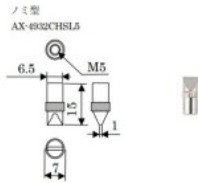

AS ONE offers everything you need from laboratory instruments and consumables, factory MRO, to hospital & nursing care supplies

AXEL

A&D Company, Limited

61-4673-42 Attachment for Force Gauge Chisel Shape AX-4932CHSL5

Order No.	61-4673-42
Model No.	AX-4932CHSL5
JAN Code	4981046490054
	JPY: 1,000
	USD: 6.68
Standard price	
	Exchange rate 1USD= 149.78JPY
	Valid price in Japan
Quantity	1piece

Features

- Attachment for Force Gauge AD4932A-50N
- Also included in the body set.

Spec

- For compression measurement
- Chisel-shape type