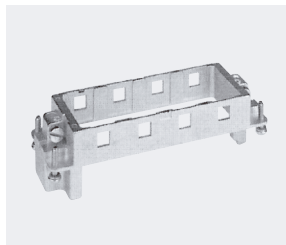

Dynamic HTS Module

Frame

Metal Hood Housing

See HTS Catalogue 889745-2 Rev.08-2011

Size 3 (1 module type)

Model : 1108784-1
male and female

See HTS catalogue P.72 to P.74

Size 4 (2 module type)

Model : 11108783-1 (male)
1108783-2(female)

See HTS catalogue P.86 to P.88

Size 6 (3 module type)

Model : 11108782-1 (male)
1108782-2 (female)

See HTS Catalogue: P.114 to P.116

Size 8 (4 module type)

Model : 1108780-1 (male)
1108780-2 (female)