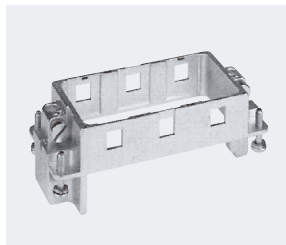

Dynamic HTS Module

Frame

Metal Hood Housing

See HTS Catalogue 889745-2 Rev.08-2011

Size 3 (1 module type)

Model : 1108784-1
male and female

See HTS catalogue P.72 to P.74

Size 4 (2 module type)

Model : 11108783-1 (male)
1108783-2(female)

See HTS catalogue P.86 to P.88

Size 6 (3 module type)

Model : 11108782-1 (male)
1108782-2 (female)

See HTS Catalogue: P.114 to P.116

Size 8 (4 module type)

Model : 1108780-1 (male)
1108780-2 (female)