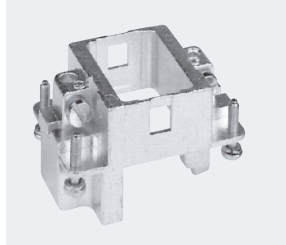

Dynamic HTS Module

Frame

Metal Hood Housing

See HTS Catalogue 889745-2 Rev.08-2011

Size 3 (1 module type)

Model : 1108784-1
male and female

See HTS catalogue P.72 to P.74

Size 4 (2 module type)

Model : 11108783-1 (male)
1108783-2(female)

See HTS catalogue P.86 to P.88

Size 6 (3 module type)

Model : 11108782-1 (male)
1108782-2 (female)

See HTS Catalogue: P.114 to P.116

Size 8 (4 module type)

Model : 1108780-1 (male)
1108780-2 (female)