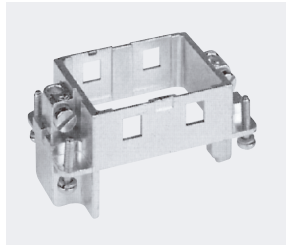

Dynamic HTS Module

Frame

Metal Hood Housing

See HTS Catalogue 889745-2 Rev.08-2011

Size 3 (1 module type)

Model : 1108784-1
male and female

See HTS catalogue P.72 to P.74

Size 4 (2 module type)

Model : 11108783-1 (male)
1108783-2(female)

See HTS catalogue P.86 to P.88

Size 6 (3 module type)

Model : 11108782-1 (male)
1108782-2 (female)

See HTS Catalogue: P.114 to P.116

Size 8 (4 module type)

Model : 1108780-1 (male)
1108780-2 (female)